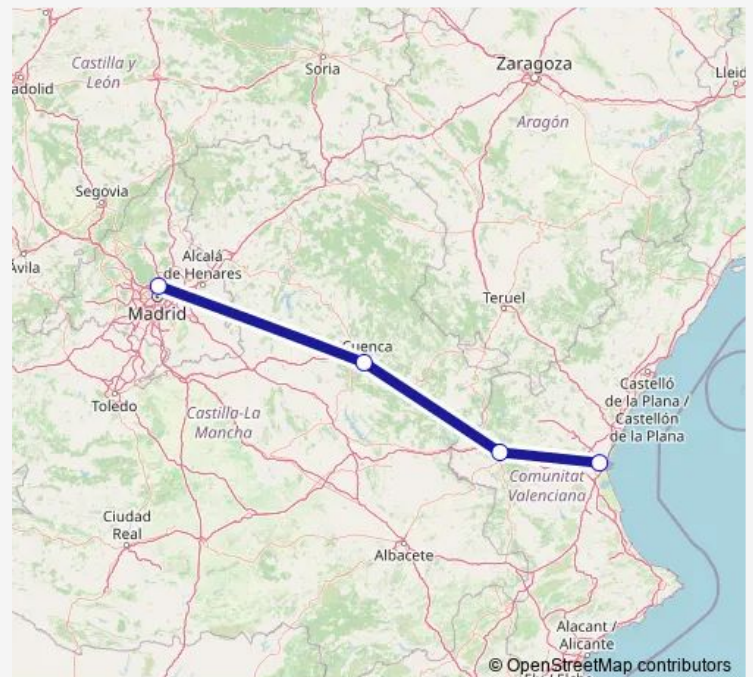

### Direction

Madrid-Chamartin — Valencia Joaquin Sorolla

4 stops

[Open route schedule](#)

Madrid-Chamartin

Cuenca Fernando Zobel

Requena Utiel

Valencia Joaquin Sorolla

### Route schedule

Madrid-Chamartin — Valencia Joaquin Sorolla

Monday 07:30-20:30

Tuesday 07:30-20:30

Wednesday 07:30-20:30

Thursday 07:30-20:30

Friday 07:30-20:30

Saturday 07:30-20:30

### Route info

Direction: Madrid-Chamartin

Stops: 4

Trip Duration: 2 hour 4 min

Ave

**Direction**

Valencia Joaquin Sorolla — Madrid-Chamartin

3 stops

Friday 07:42-19:42

Saturday 07:42-19:42

Sunday 07:42-19:42

**Route info**

Direction: Valencia Joaquin Sorolla

Stops: 2

Trip Duration: 1 hour 56 min

**Direction**