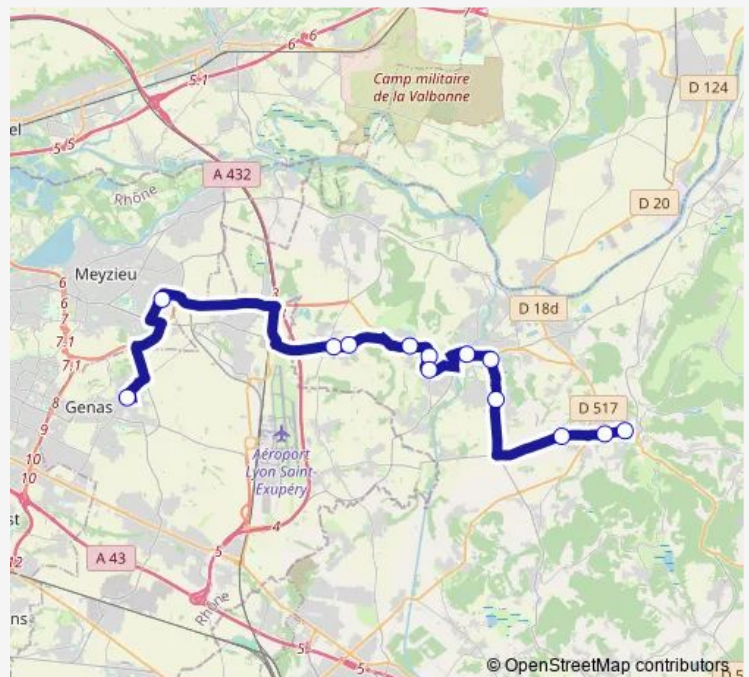

### Direction

Instit. JDA Azieu — Chateau Delphinal

13 stops

[Open route schedule](#)

Instit. JDA Azieu

Z.I Tram

Place DE Tassigny

LES Burlancheres

### Route schedule

Instit. JDA Azieu — Chateau Delphinal

Monday 06:55-21:00

Tuesday 06:55-21:00

Wednesday 06:55-21:00

Thursday 06:55-21:00

Friday 06:55-21:00

Saturday 08:30-19:30

### Route info

Direction: Instit. JDA Azieu

Stops: 13

Trip Duration: 1 hour 4 min

X04 — Express Cremieu-Meyzieu