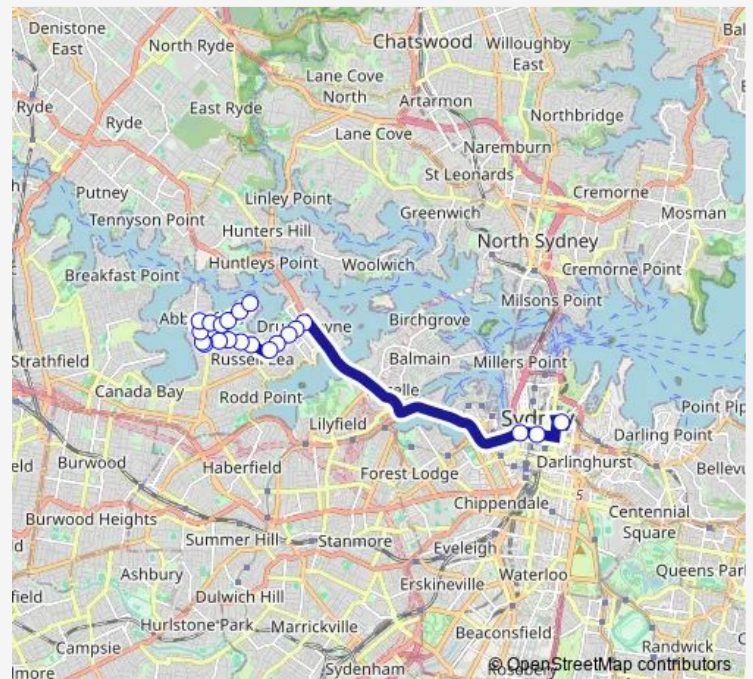

### Direction

St Mary's Cathedral, St Marys Rd — Blackwall Point Rd At Bortfield Dr

21 stops

[Open route schedule](#)

- St Mary's Cathedral, St Marys Rd
- Town Hall Station, Park St, Stand K
- Town Hall House, Druitt St, Stand L
- Drummoyne Fire Station, Lyons Rd
- Lyons Rd At Tranmere St
- Lyons Rd At Thompson St
- Lyons Rd At Gipps St
- Lyons Rd At Janet St
- Hampden Rd At Mons St
- Hampden Rd At Sibbick St
- Hampden Rd At Wareemba St
- Hampden Rd Opp Bourke Pl
- Hampden Rd At Great North Rd
- Great North Rd At Bickleigh St
- Great North Rd Opp Abbotsford Public School
- Blackwall Point Rd After Great North Rd
- Blackwall Point Rd Opp Abbotsford Public School
- Blackwall Point Rd Opp Allison Park
- Blackwall Point Rd Opp Parkview Rd
- Blackwall Point Rd Opp Withers St

### Route schedule

St Mary's Cathedral, St Marys Rd — Blackwall Point Rd At Bortfield Dr

Monday	17:03-18:23
Tuesday	17:03-18:23
Wednesday	17:03-18:23
Thursday	17:03-18:23
Friday	17:03-18:23
Saturday	—
Sunday	—

### Route info

Direction: St Mary's Cathedral, St Marys Rd

Stops: 21

Trip Duration: 0 hour 34 min

X04 Bus time schedules and route maps are available in an offline PDF at [busmaps.com](https://busmaps.com). Use the [busmaps.com](https://busmaps.com) website to see live bus times, train schedule or subway schedule, and step-by-step directions for all public transit in Sydney