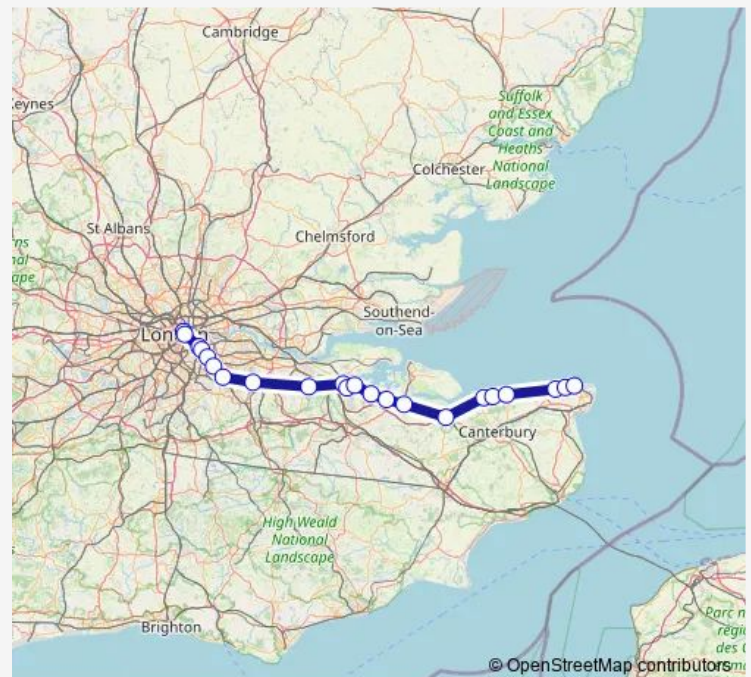

Rail Se:Cst->Mar SE train service from CST to Mar

[Go to website](#)

Direction

London Cannon Street — Margate

22 stops

[Open route schedule](#)

London Cannon Street

London Bridge

Herne Bay

Birchington-on-Sea

Westgate-on-Sea

Route schedule

London Cannon Street — Margate

Monday 17:11-18:11

Tuesday 17:11-18:11

Wednesday 17:11-18:11

Thursday 17:11-18:11

Friday 17:11-18:11

Saturday —

Sunday —

Route info

Direction: London Cannon Street

Stops: 22

Trip Duration: 1 hour 46 min