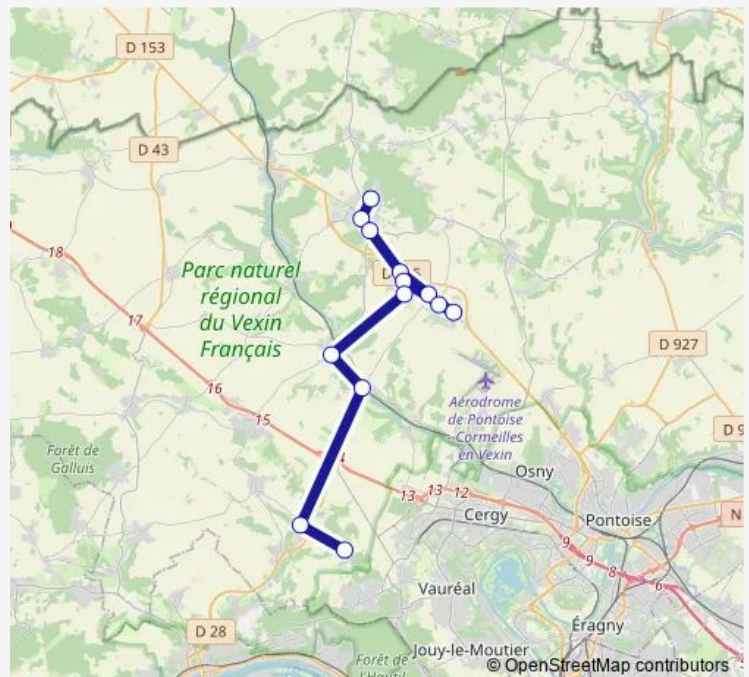

Place Dubois Danger

Collège les Hautiers

Route schedule

Saillancourt — Collège les Hautiers

Monday 07:44-09:12

Tuesday 07:44-09:12

Wednesday 07:44-09:12

Thursday 07:44-09:12

Friday —

Saturday —

Sunday —

Route info

Direction: Saillancourt

Stops: 14

Trip Duration: 0 hour 46 min

Direction

Collège les Hautiers — Saillancourt

13 stops

[Open route schedule](#)

Collège les Hautiers

Place Peyron

Route d'Us

Artimont D915

Route de Frémécourt