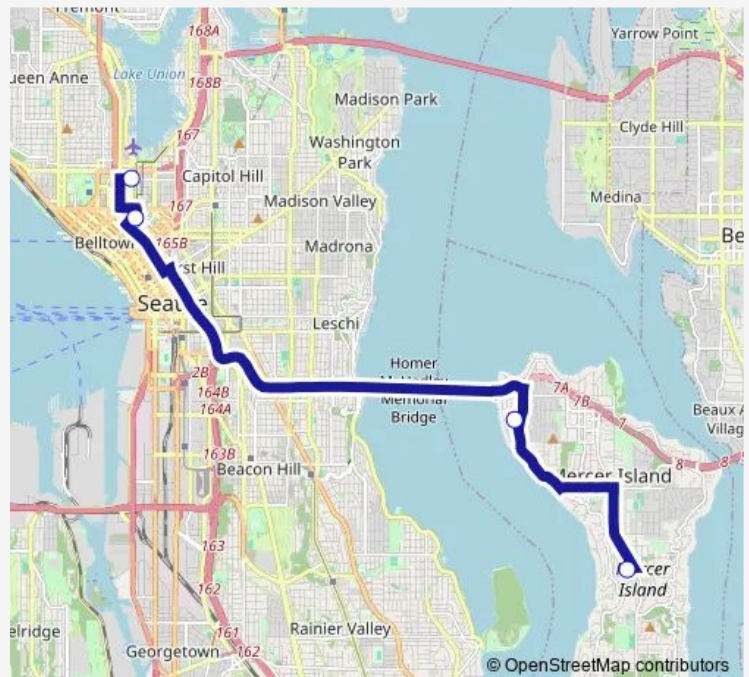

Bus (SLU) Mercer Island Am

[Go to website](#)

Direction

SLU - Mercer Island - Synagogue — Brazil

4 stops

[Open route schedule](#)

SLU - Mercer Island - Synagogue

SLU - Mercer Island - B&G Club

re:Invent

Brazil

Route schedule

SLU - Mercer Island - Synagogue — Brazil

Monday 06:50-08:40

Tuesday 06:50-08:40

Wednesday 06:50-08:40

Thursday 06:50-08:40

Friday 06:50-08:40

Saturday —

Sunday —

Route info

Direction: SLU - Mercer Island - Synagogue

Stops: 4

Trip Duration: 0 hour 42 min

(SLU) Mercer Island Am

(SLU) Mercer Island Am Bus time schedules and route maps are available in an offline PDF at busmaps.com. Use the busmaps.com website to see live bus times, train schedule or subway schedule, and step-by-step directions for all public transit in Seattle