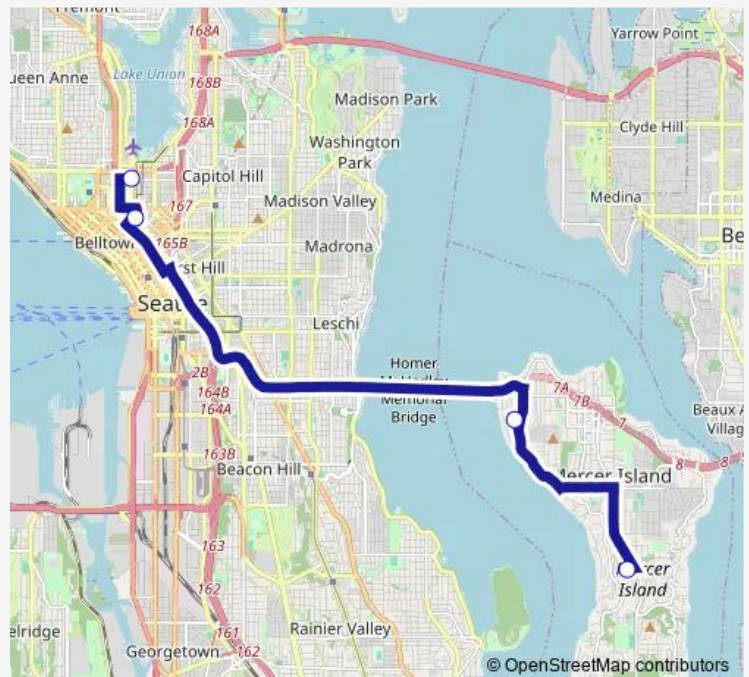

Bus (SLU) Mercer Island AM

[Go to website](#)

Direction

SLU - Mercer Island - Synagogue — Brazil

4 stops

[Open route schedule](#)

SLU - Mercer Island - Synagogue

SLU - Mercer Island - B&G Club

re:Invent

Brazil

Route schedule

SLU - Mercer Island - Synagogue — Brazil

Monday 06:50-08:40

Tuesday 06:50-08:40

Wednesday 06:50-08:40

Thursday 06:50-08:40

Friday 06:50-08:40

Saturday —

Sunday —

Route info

Direction: SLU - Mercer Island - Synagogue

Stops: 4

Trip Duration: 0 hour 37 min

(SLU) Mercer Island AM

(SLU) Mercer Island AM Bus time schedules and route maps are available in an offline PDF at busmaps.com. Use the busmaps.com website to see live bus times, train schedule or subway schedule, and step-by-step directions for all public transit in