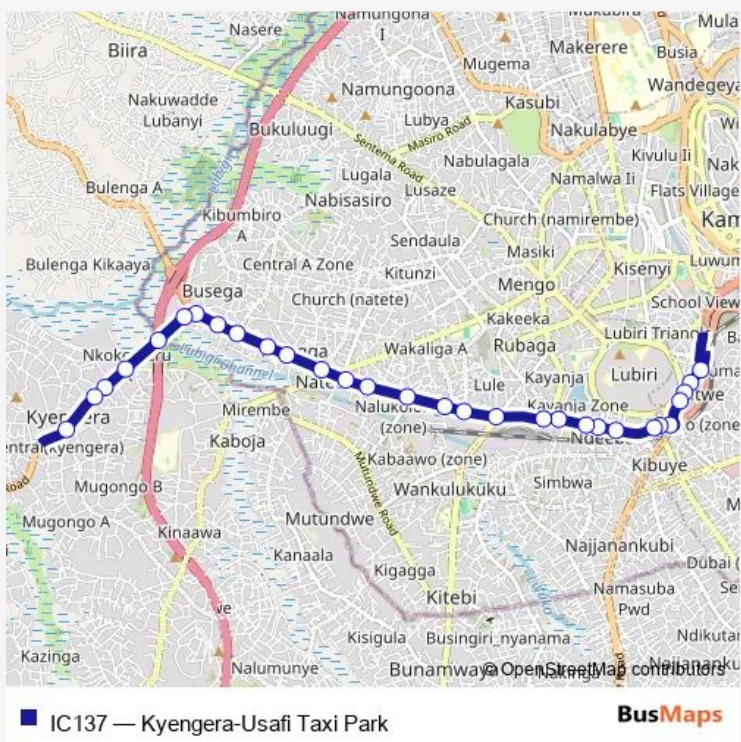

# Bus IC137 Kyengera-Usafi Taxi Park

[Go to website](#)

**Direction**  
 Gapco Totalpetro Station (Katwe) — Kyengera Taxi Park  
 30 stops  
[Open route schedule](#)

- Gapco Totalpetro Station (Katwe)
- Equity Bank (Katwe)
- White Nile
- Glory Church
- Kibuye Roundabout
- Ndeebakibuye Market - Truck Park
- Gapco Petro Station (Ndeeba)
- Total Petro Station - Ndeeba Banks
- Nateete - Kobil Petro Station
- Ndeeba Banks
- Dtb Banks Ndeeba
- Petro City (Nabunya - Ndeeba)
- Kabusu
- Musigula (Masaka Rd)
- Sure Petrol Station (Nalukolongo)
- Nalukolongo Market
- Nateete Town Mosque (Masaka Rd)
- Nateete Fuel Station (Sasaka Rd)
- Masaka Rd - Mackay Rd Jct
- Nateete Taxi Park
- Hass Fuel Station (Masaka Rd)

**Route schedule**  
 Gapco Totalpetro Station (Katwe) — Kyengera Taxi Park

Monday	06:30-19:00
Tuesday	06:30-19:00
Wednesday	06:30-19:00
Thursday	06:30-19:00
Friday	06:30-19:00
Saturday	06:30-19:00
Sunday	06:30-19:00

**Route info**  
 Direction: Gapco Totalpetro Station (Katwe)  
 Stops: 30  
 Trip Duration: 0 hour 57 min

Busega (Masaka Rd)

Petrocity

Busega Market (Masaka Rd)

Busega Preparatory School

Mukitoogo (Yengera)