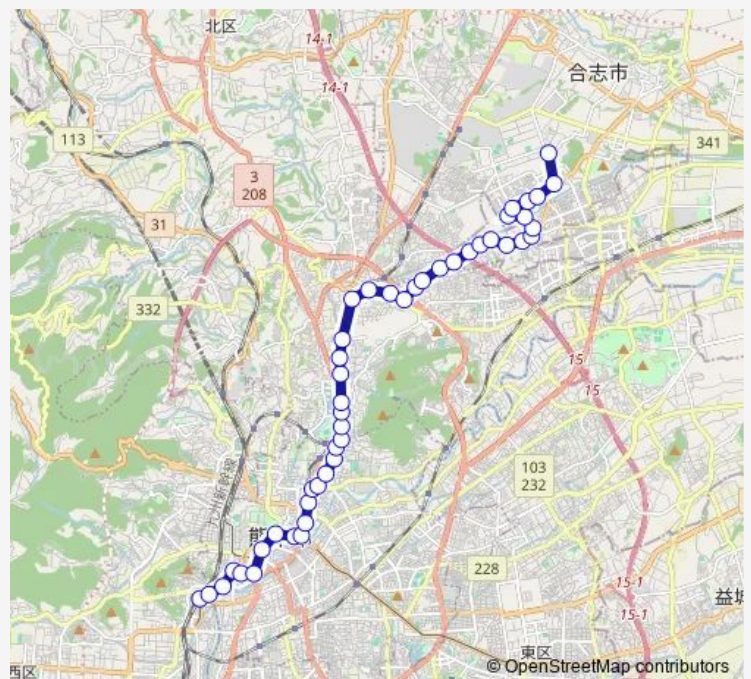

Thursday 10:49

Friday 10:49

Saturday 16:44-21:19

Sunday 10:49-17:49

Route info

Direction: 熊本駅前

Stops: 46

Trip Duration: 1 hour 1 min