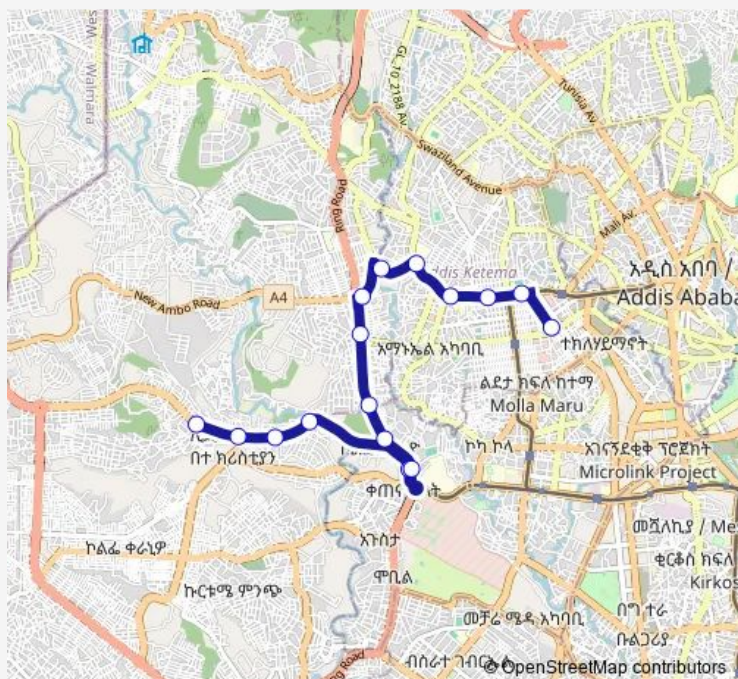

Bus SH076 Yeshi Debele ↔ Autobis Tera

[Go to website](#)

Direction

Autobis Tera — Yeshi Debele

11 stops

[Open route schedule](#)

Autobis Tera

Darsema Grocery

Yeshi Debele

Route schedule

Autobis Tera — Yeshi Debele

Monday	06:00
Tuesday	06:00
Wednesday	06:00
Thursday	06:00
Friday	06:00
Saturday	06:00
Sunday	06:00

Route info

Direction: Autobis Tera

Stops: 11

Trip Duration: 0 hour 46 min

SH076 — Yeshi Debele ↔ Autobis Tera

Direction

Yeshi Debele — Autobis Tera

16 stops

[Open route schedule](#)

Yeshi Debele

Keranio Adebabay

Medhanialem

Tuesday 06:00

Wednesday 06:00

Thursday 06:00

Friday 06:00

Saturday 06:00

Sunday 06:00

Route info

Direction: Yeshi Debele