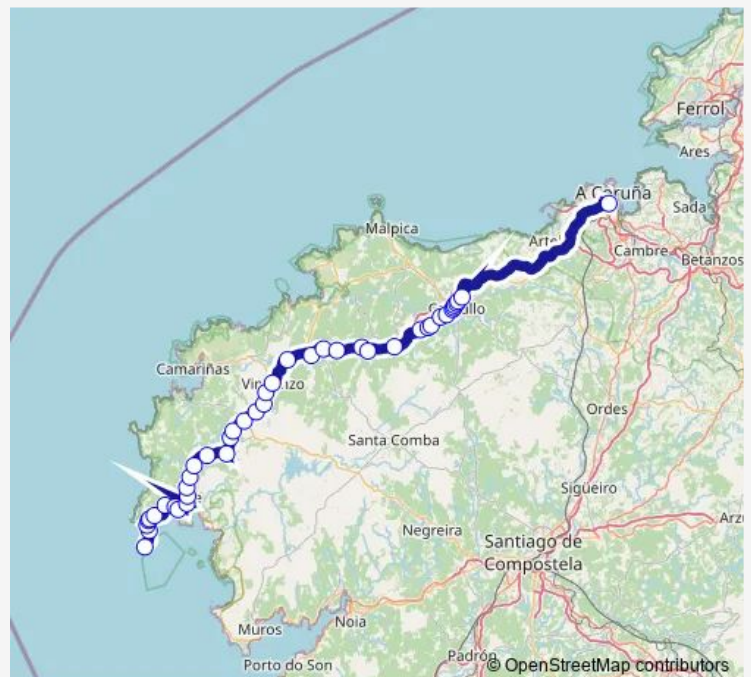

### Route schedule

Cabo Fisterra — Coruña E.A.

Monday 13:45-16:30

Tuesday 13:45-16:30

Wednesday 13:45-16:30

Thursday —

Friday 13:45-16:30

Saturday —

### Route info

Direction: Cabo Fisterra

Stops: 42

Trip Duration: 2 hour 0 min

XG848022 — Coruña E.A.-Cabo Fisterra

BusMaps

Ogas

Vimianzo