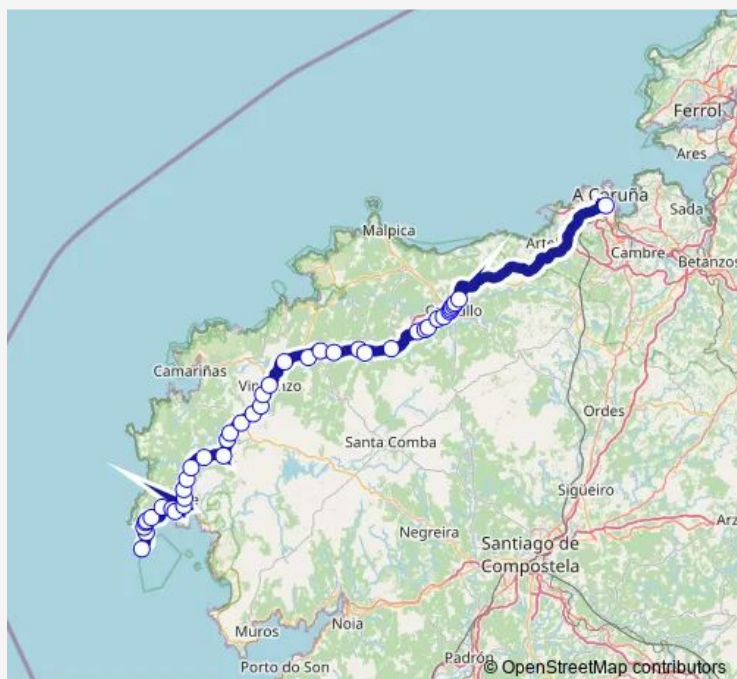

### Route schedule

Cabo Fisterra — Coruña E.A.

Monday 13:45-16:30

Tuesday 13:45-16:30

Wednesday 13:45-16:30

Thursday 13:45-16:30

Friday 13:45-16:30

Saturday —

### Route info

Direction: Cabo Fisterra

Stops: 42

Trip Duration: 2 hour 0 min

Xg848022 — Coruña E.A.-Cabo Fisterra

Ogas

Vimianzo

Torelo