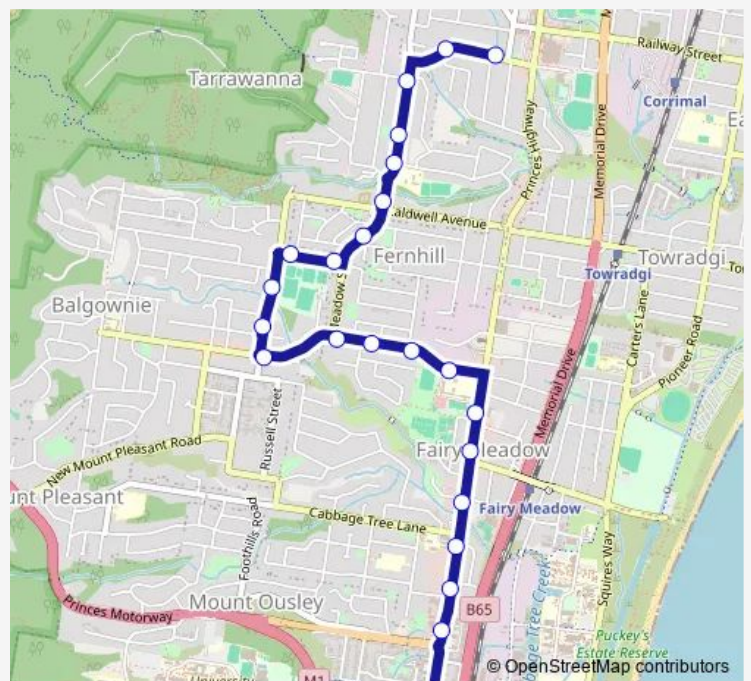

School Bus S148 Keira HS to Tarrawanna Rd opp Yuill Ave

[Go to website](#)

Direction

Tarrawanna Rd Before Yuill Av — Keira HS, Lysaght St Bay 1

21 stops

[Open route schedule](#)

- Tarrawanna Rd Before Yuill Av
- Tarrawanna Rd At Angel St
- Meadow St Opp Harrigan St
- Tarrawanna Community Hall, Meadow St
- Tarrawanna Public School, Meadow St
- Meadow St At Caldwell Av
- Meadow St At Douglas Rd
- Brian St After Meadow St
- Brian St Before Foothills Rd
- Foothills Rd Opp Margaret St
- Foothills Rd Before Farrell St
- Balgownie Rd At Meadow St
- Balgownie Rd At Strathallan Av
- Balgownie Rd Before Alexander St
- Balgownie Rd Opp Guest Park
- Princes Hwy Opp Fairy Meadow Demonstration School
- Princes Hwy Opp Guest Av
- Princes Hwy After Townsend Av
- Princes Hwy Opp Collaery Av
- Princes Hwy Opp Lysaght Av
- Keira HS, Lysaght St Bay 1

Route schedule

Tarrawanna Rd Before Yuill Av — Keira HS, Lysaght St Bay 1

Monday	08:06
Tuesday	08:06
Wednesday	08:06
Thursday	08:06
Friday	08:06
Saturday	—
Sunday	—

Route info

Direction: Tarrawanna Rd Before Yuill Av

Stops: 21

Trip Duration: 0 hour 14 min

S148 — Keira HS to Tarrawanna Rd opp Yuill Ave

Direction

Keira High School, Lysaght St, Bay 1 — Tarrawanna Rd
Opp Yuill Av

24 stops

[Open route schedule](#)

Keira High School, Lysaght St, Bay 1

Friday 15:20

Saturday —

Sunday —

Route info

Direction: Keira High School, Lysaght St, Bay 1

Stops: 24

Trip Duration: 0 hour 15 min

S148 School Bus time schedules and route maps are available in an offline PDF at busmaps.com. Use the busmaps.com website to see live bus times, train schedule or subway schedule, and step-by-step directions for all public transit in Wollongong