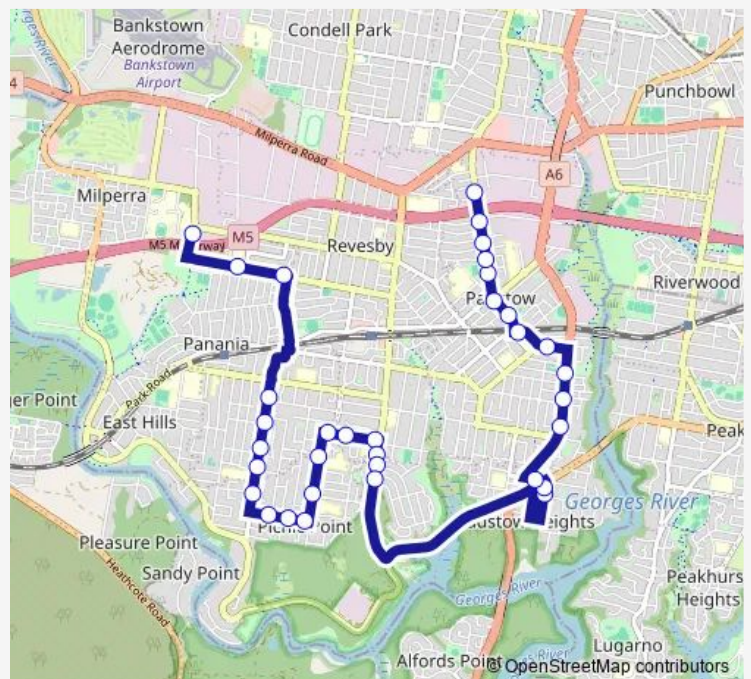

School Bus S148 Mt St Joseph Secondary to Gibson Avenue after Turvey St, Padstow

[Go to website](#)

**Direction**

Horsley Rd After Beaconsfield St — Gibson Av After Turvey St

34 stops

[Open route schedule](#)

Ferndale Rd Opp De La Salle College

The River Rd Opp De La Salle College

The River Rd At Morotai Rd

The River Rd Before Sandakan Rd

Dilke Rd At Villiers Rd

Route schedule

Horsley Rd After Beaconsfield St — Gibson Av After Turvey St

Monday	15:40
Tuesday	15:40
Wednesday	15:40
Thursday	15:40
Friday	15:40
Saturday	—
Sunday	—

Route info

Direction: Horsley Rd After Beaconsfield St

Stops: 34

Trip Duration: 0 hour 38 min

S148 — Mt St Joseph Secondary to Gibson Avenue after Turvey St, Padstow

Cahors Rd After Arab Rd

Playford Park, Gibson Av

Gibson Av At Archibald St

Gibson Av Before Mackinnon Av

Gibson Rd At Louie St

Gibson Av After Turvey St

S148 School Bus time schedules and route maps are available in an offline PDF at [busmaps.com](https://busmaps.com). Use the [busmaps.com](https://busmaps.com) website to see live bus times, train schedule or subway schedule, and step-by-step directions for all public transit in Liverpool