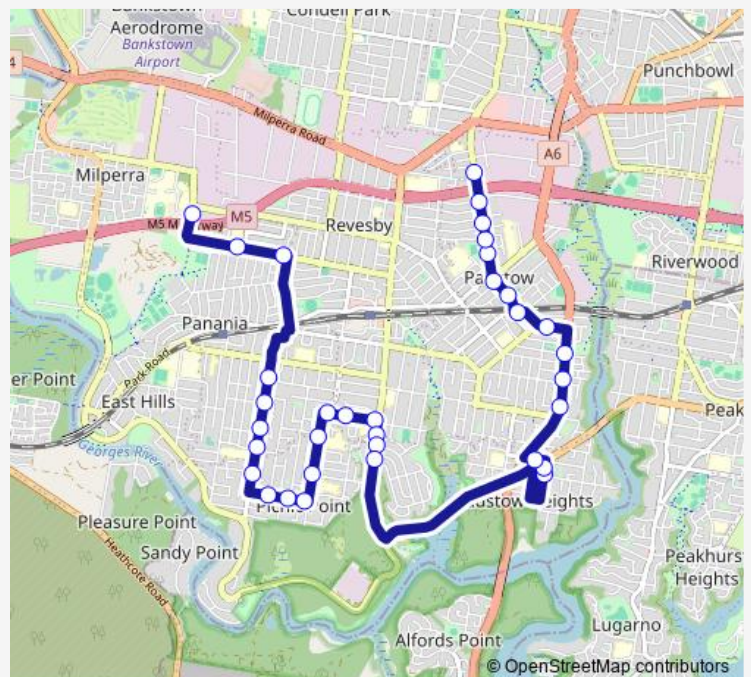

Burns Rd At Ramsay Rd

Burns Rd At Victor Av

Burns Rd At Kennedy St

Kennedy St Opp Prince St

Kennedy St Opp Picnic Point High School

Ferndale Rd After Kennedy St

Ferndale Rd Opp Kinross Pl

Ferndale Rd Opp De La Salle College

The River Rd Opp De La Salle College

The River Rd At Morotai Rd

The River Rd Before Sandakan Rd

Dilke Rd At Villiers Rd

Route schedule

Horsley Rd After Beaconsfield St — Gibson Av After Turvey St

Monday	15:40
Tuesday	15:40
Wednesday	15:40
Thursday	15:40
Friday	15:40
Saturday	—
Sunday	—

Route info

Direction: Horsley Rd After Beaconsfield St

Stops: 34

Trip Duration: 0 hour 38 min

S148 — Mt St Joseph Secondary to Gibson Avenue after Turvey St, Padstow

Dilke Rd Before Henry Lawson Dr

Clancy St Before Alford's Point Rd

Gibson Av At Archibald St

Gibson Av Before Mackinnon Av

Gibson Rd At Louie St

Gibson Av After Turvey St

S148 School Bus time schedules and route maps are available in an offline PDF at busmaps.com. Use the busmaps.com website to see live bus times, train schedule or subway schedule, and step-by-step directions for all public transit in Liverpool