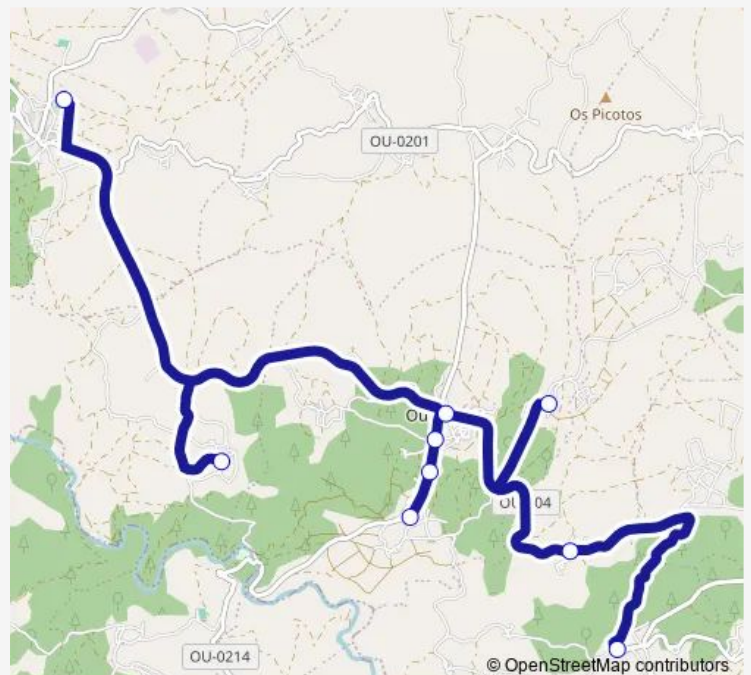

### Direction

Ceip SAN Marcos — Santa Baia (AS Regadas)

9 stops

[Open route schedule](#)

Ceip SAN Marcos

O Mato

Outomuro

Santa Cataliña N°70

### Route schedule

Ceip SAN Marcos — Santa Baia (AS Regadas)

Monday 16:55

Tuesday 16:55

Wednesday 16:55

Thursday 16:55

Friday 16:55

Saturday —

### Route info

Direction: Ceip SAN Marcos

Stops: 9

Trip Duration: 0 hour 30 min

■ XG603009 — Ceip San Marcos-Santa Baia (As Regadas)

**Direction**

Santa Baia (AS Regadas) — Ceip SAN Marcos

9 stops

[Open route schedule](#)

Santa Baia (AS Regadas)

Sabuz

Gual DE Arriba

Raposeiras

Nogueiro

Santa Cataliña N°70

Outomuro