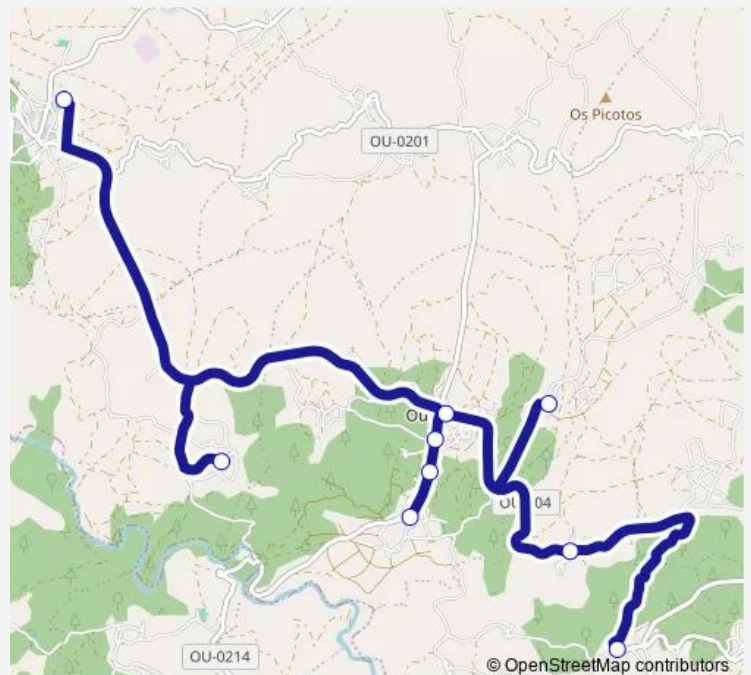

Monday 14:30-16:55

Tuesday 14:30-16:55

Wednesday 14:30-16:55

Thursday 16:55

Friday 16:55

Saturday —

Sunday —

Route info

Direction: Ceip SAN Marcos

Stops: 9

Trip Duration: 0 hour 30 min

■ Xg603009 — Ceip San Marcos-Santa Baia (As Regadas) **BusMaps**

Direction

Santa Baia (AS Regadas) — Ceip SAN Marcos

9 stops

[Open route schedule](#)

Ceip SAN Marcos

Route schedule

Santa Baia (AS Regadas) — Ceip SAN Marcos

Monday 09:30-10:30

Tuesday 09:30-10:30

Wednesday 09:30-10:30

Thursday 09:30

Friday 09:30

Saturday —

Sunday —

Route info

Direction: Santa Baia (AS Regadas)

Stops: 9

Trip Duration: 0 hour 30 min

Xg603009 Bus time schedules and route maps are available in an offline PDF at busmaps.com. Use the busmaps.com website to see live bus times, train schedule or subway schedule, and step-by-step directions for all public transit in Cartelle