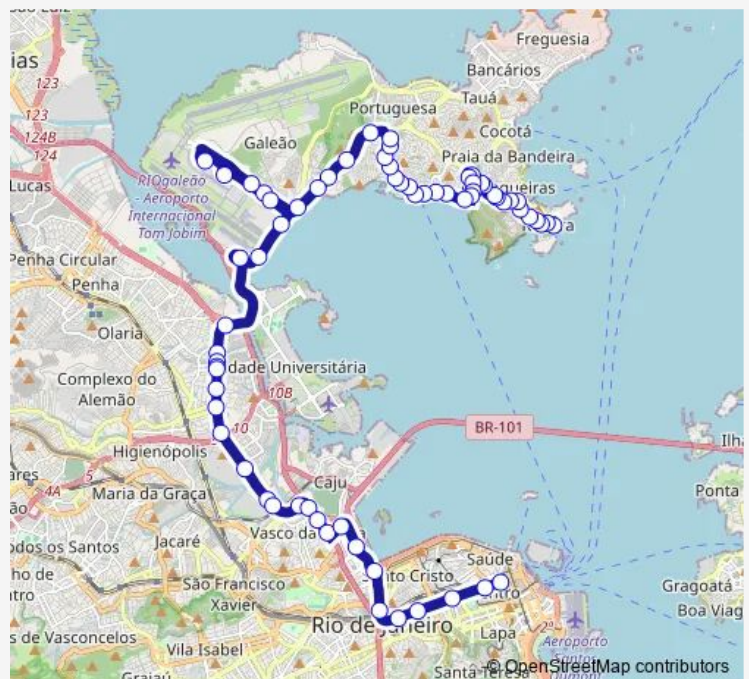

### Route schedule

Terminal da Ribeira : Plataforma B — Ponto Final: Candelária : Linhas 324 e 329

Monday	00:00
Tuesday	00:00
Wednesday	00:00
Thursday	00:00
Friday	00:00
Saturday	00:00
Sunday	00:00

### Route info

Direction: Terminal da Ribeira : Plataforma B

Stops: 67

Trip Duration: 0 hour 50 min

SN324 — Ribeira - Candelária

Francisco Alves

Praça Jerusalém

Praça do Grego