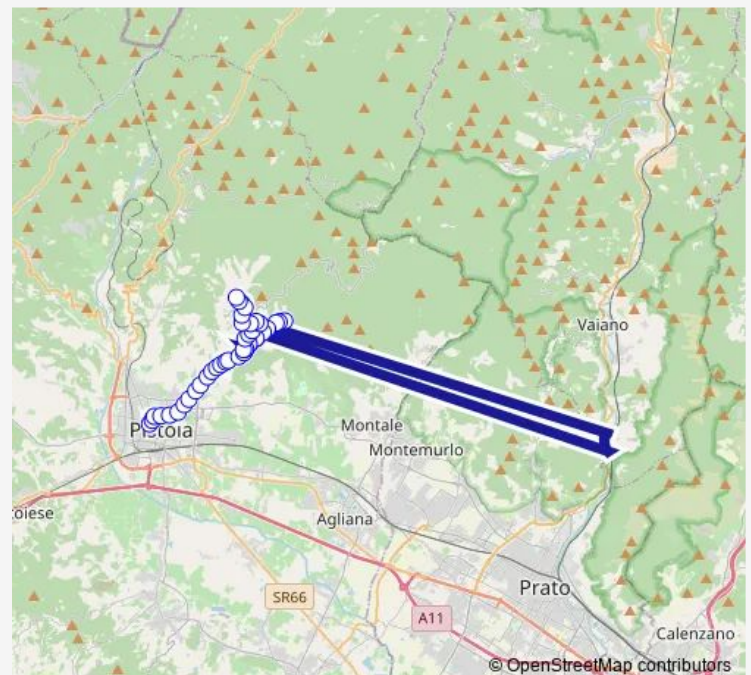

### Route schedule

P.Za San Francesco (Chiesa) — Lupicciano (Capolinea)

Monday 05:55-20:15

Tuesday 05:55-20:15

Wednesday 05:55-20:15

Thursday 05:55-20:15

Friday 05:55-20:15

Saturday 05:55-20:15

### Route info

Direction: P.Za San Francesco (Chiesa)

Stops: 45

Trip Duration: 0 hour 36 min

27-28 — Pistoia-Lupicciano-Santomoro

Carbonizzo

Frantoio

La Peppina