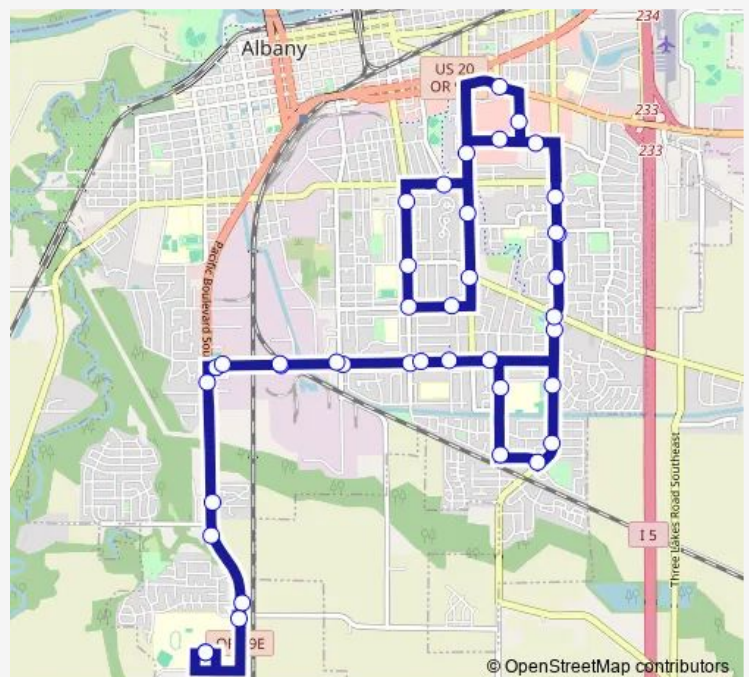

### Route schedule

Lbcc - Linn Benton Community College — Lbcc - Linn Benton Community College

Monday	06:28-18:04
Tuesday	06:28-18:04
Wednesday	06:28-18:04
Thursday	06:28-18:04
Friday	06:28-18:04
Saturday	—
Sunday	—

### Route info

Direction: Lbcc - Linn Benton Community College

Stops: 40

Trip Duration: 0 hour 51 min

Route D

Waverly Dr & 18th

Waverly & 21st

Waverly & 25th