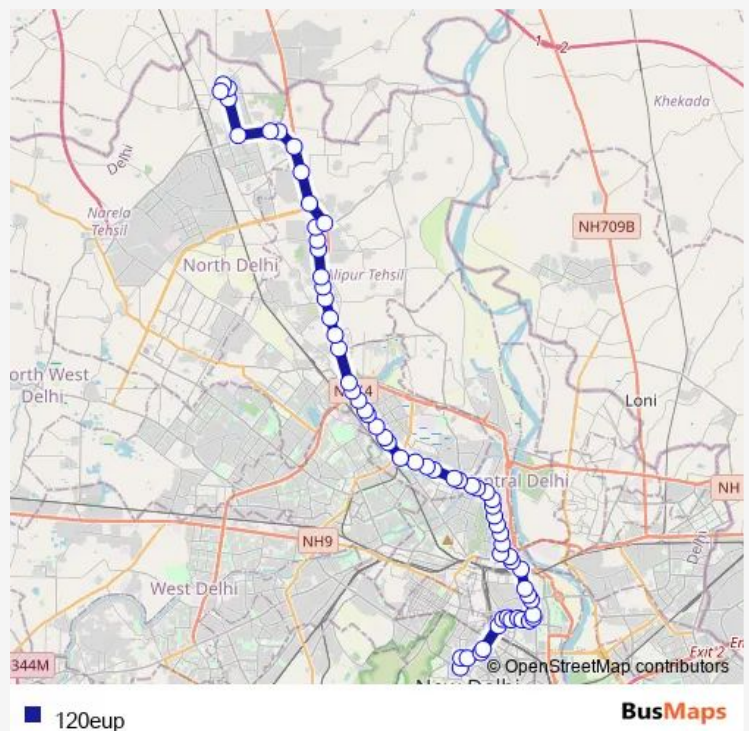

Guru Govind Singh University (Kashmere Gate)

Isbt Kashmere Gate

Isbt Nityanand Marg

Route schedule

Kendriya Terminal (Pt. Pant Marg) — Ramdev Chowk
Narela Terminal

Monday 07:21-21:29

Tuesday 07:21-21:29

Wednesday 07:21-21:29

Thursday 07:21-21:29

Friday 07:21-21:29

Saturday 07:21-21:29

Sunday 07:21-21:29

Route info

Direction: Kendriya Terminal (Pt. Pant Marg)

Stops: 64

Trip Duration: 2 hour 27 min