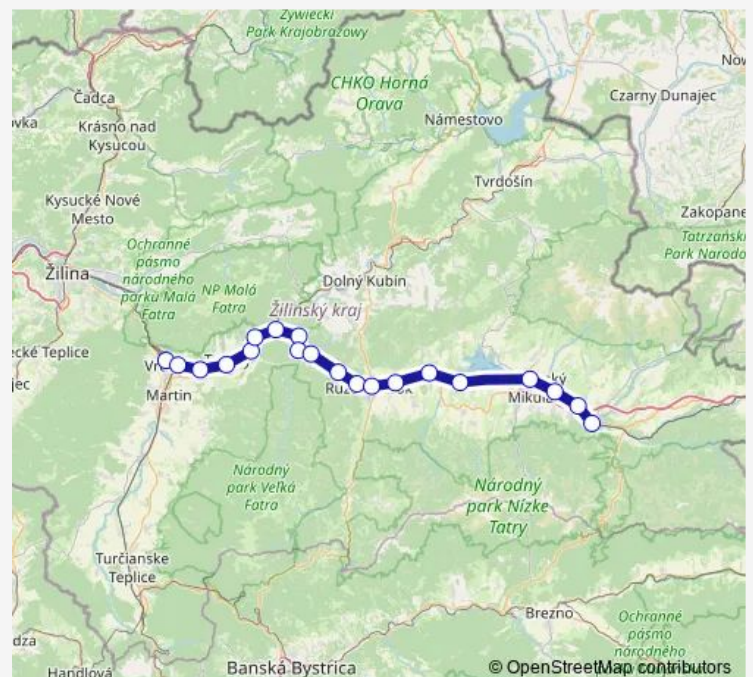

Ružomberok

Lisková zast.

Liptovská Teplá

Liptovské Vlachy

Liptovský Mikuláš

Okoličné

Podtureň

Liptovský Hrádok

Route schedule

Vrútky — Liptovský Hrádok

Monday 04:03-11:10

Tuesday 04:03-11:10

Wednesday 04:03-11:10

Thursday 04:03-11:10

Friday 04:03-11:10

Saturday —

Sunday —

Route info

Direction: Vrútky

Stops: 20

Trip Duration: 1 hour 23 min

■ Vrútky-Liptovský Hrádok

Rail time schedules and route maps are available in an offline PDF at busmaps.com. Use the busmaps.com website to see live bus times, train schedule or subway schedule, and step-by-step directions for all public transit in Ruzomberok