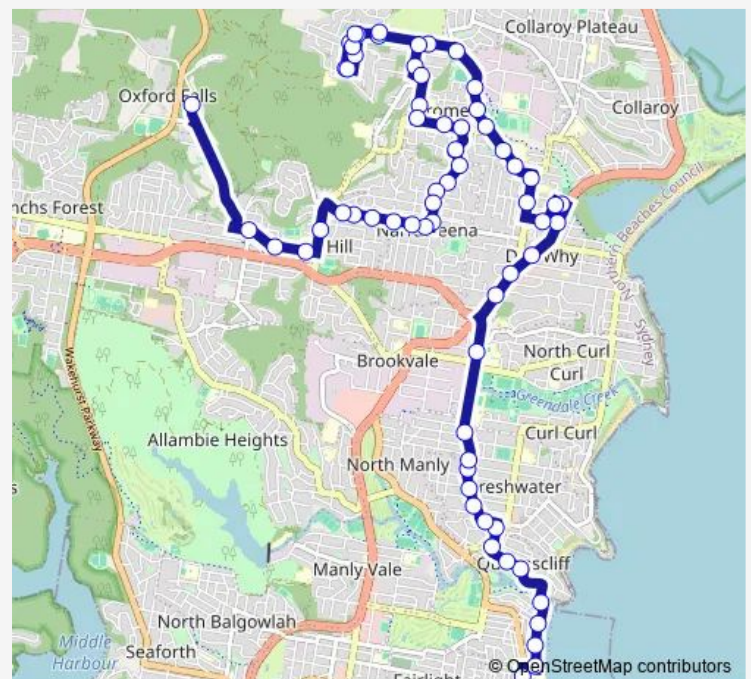

### Direction

Manly Wharf, Belgrave St, Stand E — Oxford Falls Grammar School, Oxford Falls Rd

67 stops

[Open route schedule](#)

Manly Wharf, Belgrave St, Stand E

Manly Tennis Club, Belgrave St

Pittwater Rd Opp Steinton St

### Route schedule

Manly Wharf, Belgrave St, Stand E — Oxford Falls Grammar School, Oxford Falls Rd

Monday 07:48

Tuesday 07:48

Wednesday 07:48

Thursday 07:48

Friday 07:48

Saturday —

### Route info

Direction: Manly Wharf, Belgrave St, Stand E

Stops: 67

Trip Duration: 0 hour 57 min

Dee Why B-Line, Pittwater Rd

Pittwater Rd At Hawkesbury Av

Lismore Av After Pittwater Rd

Westminster Av After Lismore Av