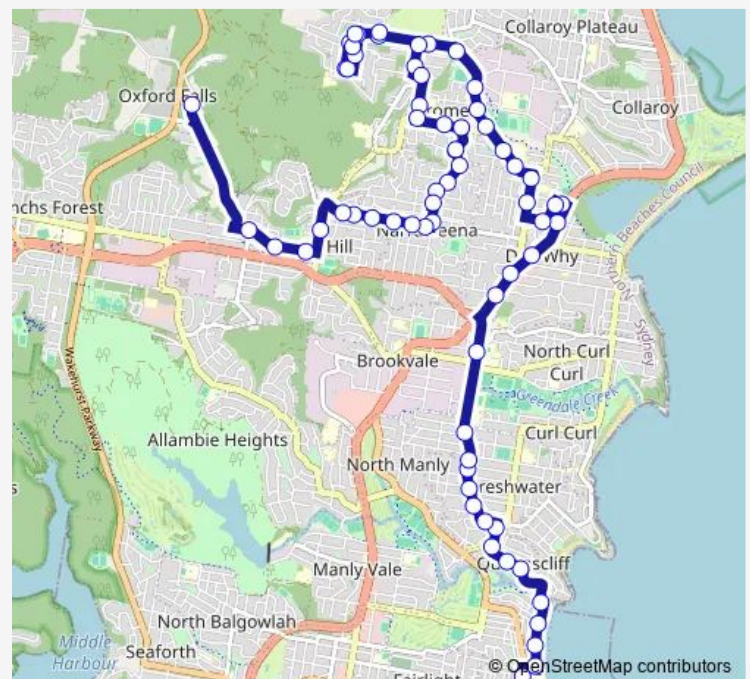

School Bus 781n Manly Wharf to Oxford Falls Grammar School

[Go to website](#)

Direction

Manly Wharf, Belgrave St, Stand E — Oxford Falls Grammar School, Oxford Falls Rd

67 stops

[Open route schedule](#)

Manly Wharf, Belgrave St, Stand E

Queenscliff Rd Before Dalley St

Cavill St Opp Crown Rd

Cavill St After Oliver St

Lawrence St Before Harbord Rd

Harbord Rd Opp Wilson St

Harbord Rd At Coles Rd

Harbord Rd At Wyuna Av

Harbord Rd Before Wyadra Av

Harbord Rd At William St

Harbord Rd At West St

Pittwater Rd At May Rd

Pittwater Rd Opp Pacific Pde

Route schedule

Manly Wharf, Belgrave St, Stand E — Oxford Falls Grammar School, Oxford Falls Rd

Monday	07:48
Tuesday	07:48
Wednesday	07:48
Thursday	07:48
Friday	07:48
Saturday	—
Sunday	—

Route info

Direction: Manly Wharf, Belgrave St, Stand E

Stops: 67

Trip Duration: 0 hour 57 min

Dee Why B-Line, Pittwater Rd

Pittwater Rd At Hawkesbury Av

Lismore Av After Pittwater Rd

Westminster Av After Lismore Av