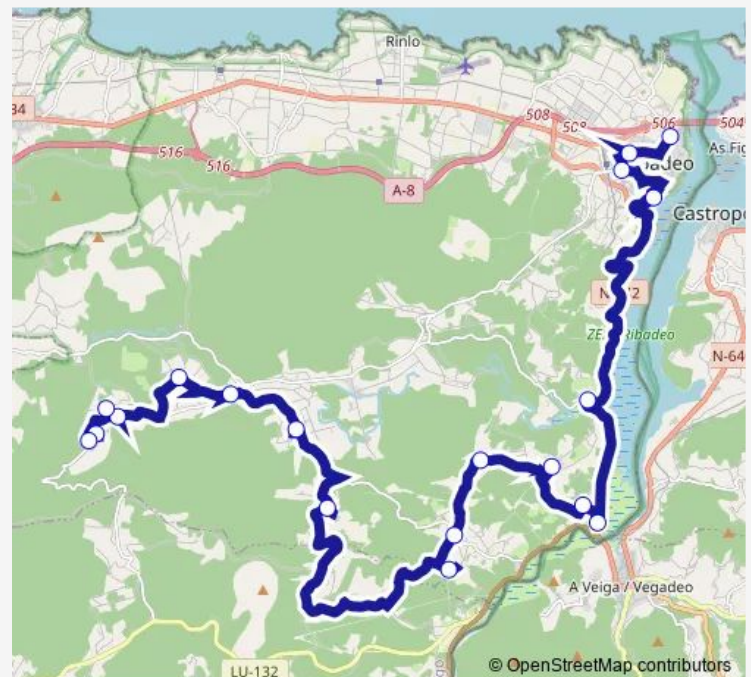

Saturday —

Sunday —

Route info

Direction: Ribadeo E.A.

Stops: 19

Trip Duration: 1 hour 1 min

■ XG633015 — Ribadeo E.A.-Cima de Vila (Arante)

Direction

Cima DE Vila (Arante) — Ribadeo E.A.

19 stops

[Open route schedule](#)

Cima DE Vila (Arante)

Arante - Teleclub

ARANTE - A BARCA

ARANTE - CANTINA

Vilamariz

Monday 10:30

Tuesday 10:30

Wednesday —

Thursday 10:30

Friday 10:30

Saturday —

Sunday —

Route info

Direction: Cima DE Vila (Arante)

Stops: 19

Trip Duration: 1 hour 1 min

XG633015 Bus time schedules and route maps are available in an offline PDF at busmaps.com. Use the busmaps.com website to see live bus times, train schedule or subway schedule, and step-by-step directions for all public transit in Vegadeo