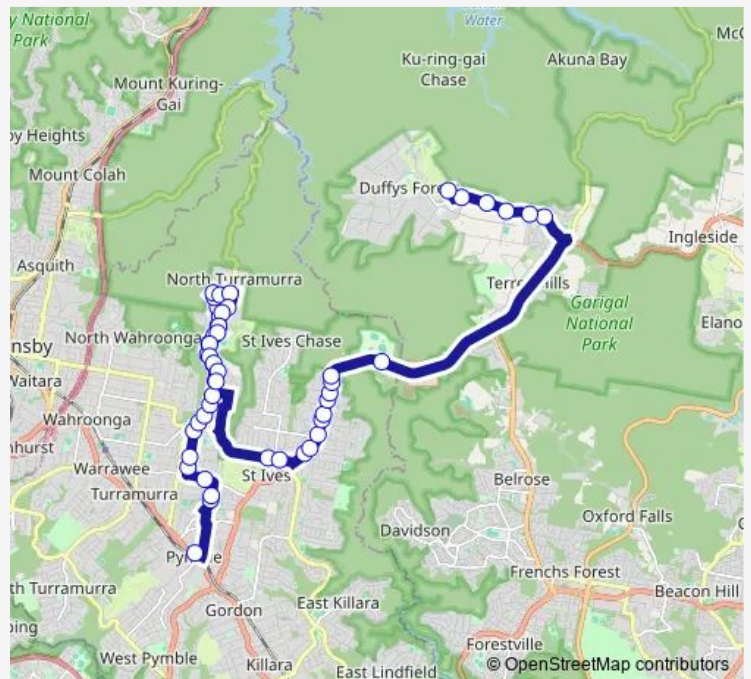

- Grandview St Opp Pymble Station
- Merrivale Rd Opp Greendale Av
- Merrivale Rd At Bradford St
- Pentecost Av Before Rawson Cres
- Bannockburn Rd Opp Princes St
- Bannockburn Rd At Canberra Av
- Bobbin Head Rd Opp Spurwood Rd
- Bobbin Head Rd Opp Turramurra Bowling Club
- Bobbin Head Rd Opp Keats Rd
- Bobbin Head Rd Opp Allara Av
- Bobbin Head Rd Opp Turramurra North Public School
- Samuel King Park, Bobbin Head Rd
- Bobbin Head Rd At Banks Av
- Bobbin Head Rd After Banks Av
- Bobbin Head Rd Opp Glengarry Av
- Bobbin Head Rd At Hartley Cl
- Bobbin Head Rd, North Turramurra Golf Links
- Southern Cross Residential Care, Bobbin Head Rd
- Curagal Playing Fields, Bobbin Head Rd
- Murrua Rd At Hopkins Pl

**Route schedule**

Grandview St Opp Pymble Station — Northern Beaches Christian School, Echunga Rd

Monday	07:40
Tuesday	07:40
Wednesday	07:40
Thursday	07:40
Friday	07:40
Saturday	—
Sunday	—

**Route info**

Direction: Grandview St Opp Pymble Station

Stops: 51

Trip Duration: 0 hour 52 min

Princess Juliana Lodge, Murrua Rd

Mctaggart Rd At Kirkpatrick St

Sandakan Park, Kirkpatrick St

Du Faur St Opp Kirkpatrick St