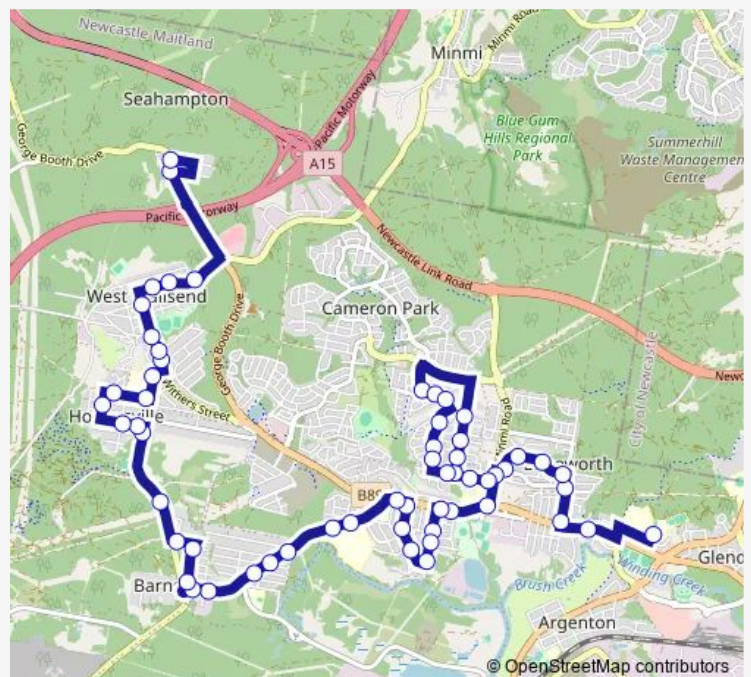

Hilldale Rd Opp Springvale Cct

Hilldale Dr At Peatmoss Dr

Hilldale Dr Opp Springvale Cct

Oakville Rd Opp Renfrew Cres

Route schedule

Glendale Tech High School Bus Bay, Clare St — Fifth St At George Booth Dr

Monday 13:40

Tuesday 13:40

Wednesday 13:40

Thursday —

Friday —

Saturday —

Sunday —

Route info

Direction: Glendale Tech High School Bus Bay, Clare St

Stops: 59

Trip Duration: 0 hour 35 min

6217 — Glendale Technology HS to Seahampton

Oakville Rd Opp Edgeworth Public School

Edgeworth Town Square, Main Rd

Northville Dr Opp Government Rd

Government Rd Opp Victoria St

Taylor Memorial Reserve, Government Rd

Taylor Memorial Reserve, Johnson Av

Appletree Rd Opp Taylor Av

Appletree Rd At William St

George St After Appletree Rd