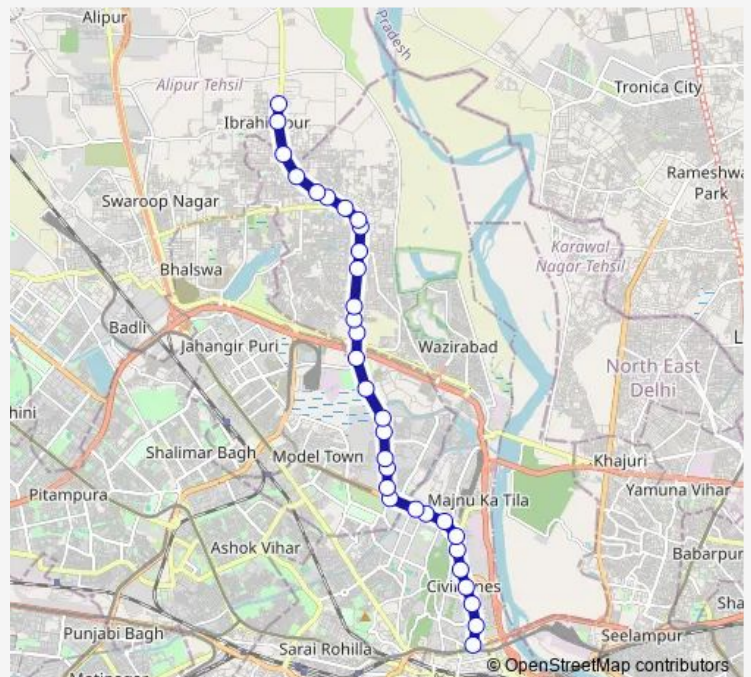

Burari Transport Authority

Jharoda Dairy Xing

Sant Nagar A1

Route schedule

Isbt Nityanand Marg — Keshav Nagar Mukti Ashram

Monday 05:15-20:35

Tuesday 05:15-20:35

Wednesday 05:15-20:35

Thursday 05:15-20:35

Friday 05:15-20:35

Saturday 05:15-20:35

Sunday 05:15-20:35

Route info

Direction: Isbt Nityanand Marg

Stops: 32

Trip Duration: 0 hour 57 min