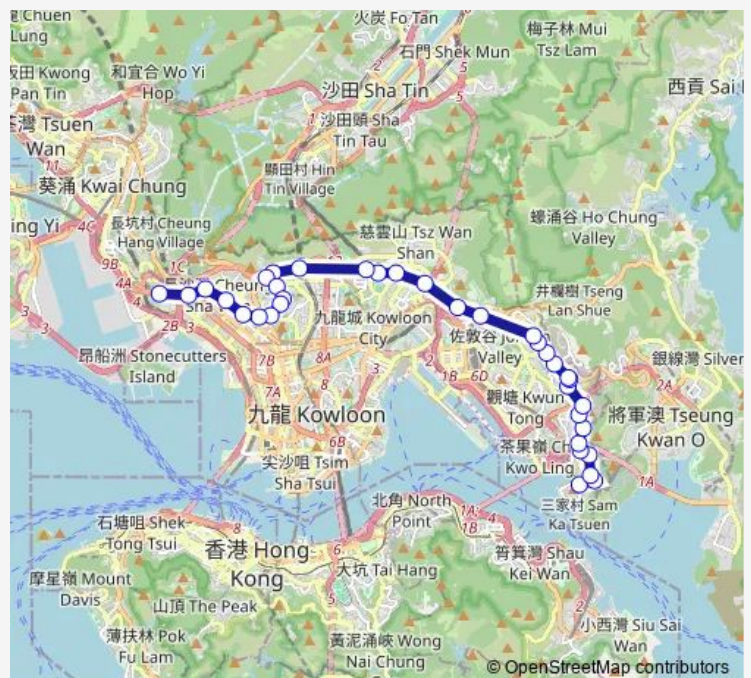

Friday 04:30-05:00

Saturday 04:30-05:00

Sunday 04:30-05:00

Route info

Direction: [Ctb] YAU Tong[[Kmb] YAU Tong BUS Terminus

Stops: 35

Trip Duration: 1 hour 11 min

■ N214 — YAU Tong - MEI Foo