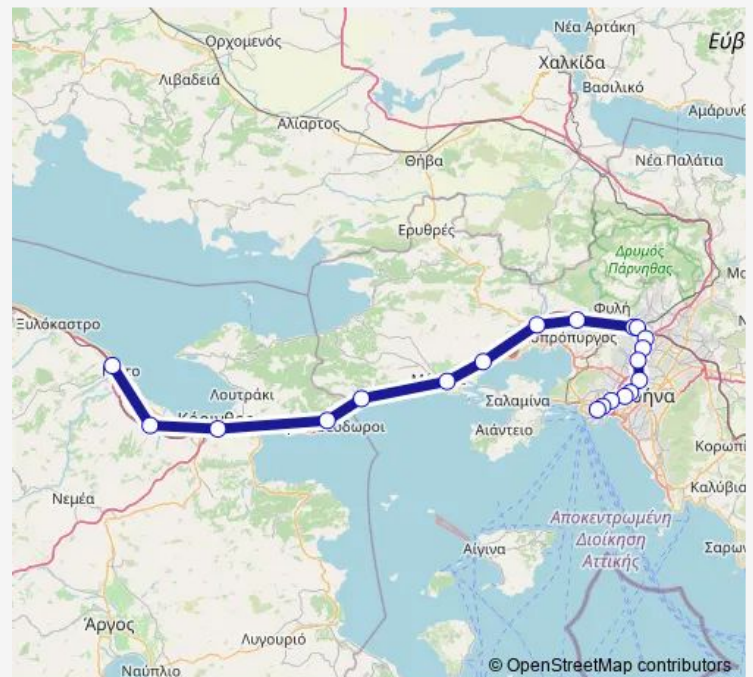

Rail Κιάτο - Αθήνα

[Go to website](#)

Direction

undefined — undefined

0 stops

[Open route schedule](#)

Route schedule

undefined — undefined

Monday 19:59-21:59

Tuesday 19:59-21:59

Wednesday 19:59-21:59

Thursday 19:59-21:59

Friday 19:59-21:59

Saturday 19:59-21:59

Sunday 19:59-21:59

Route info

Direction:

Stops: 0

Trip Duration: – min

■ Κιάτο - Αθήνα

BusMaps