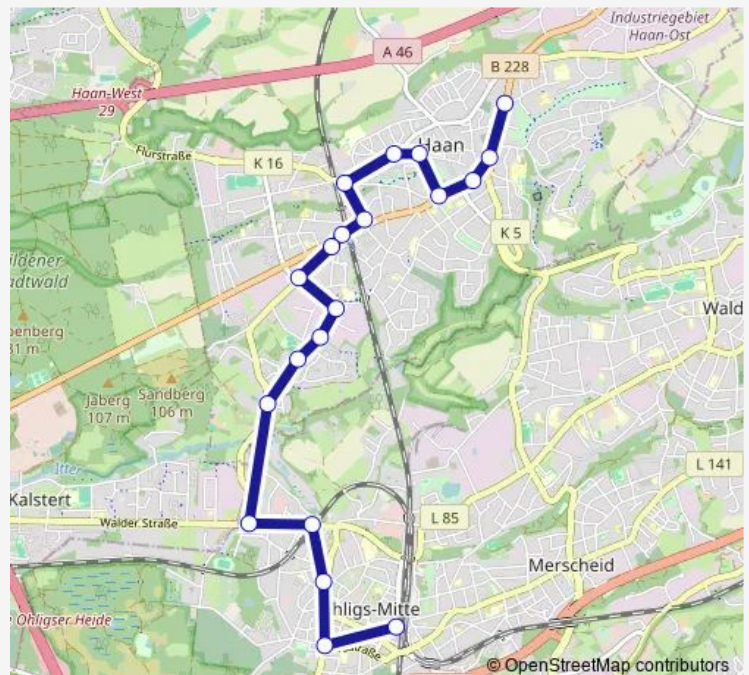

### Route schedule

Solingen Hbf — Haan Hülsberger Busch

Monday —

Tuesday 05:31-19:30

Wednesday —

Thursday —

Friday —

Saturday —

### Route info

Direction: Solingen Hbf

Stops: 7

Trip Duration: 0 hour 10 min

792

## Route info

Direction: Haan Robert-Koch-Str.

Stops: 20

Trip Duration: 0 hour 27 min

## Route info

Direction: Haan Robert-Koch-Str.

Stops: 20

Trip Duration: 0 hour 27 min

**Direction**

Solingen Hbf — Haan Hülsberger Busch

7 stops

[Open route schedule](#)