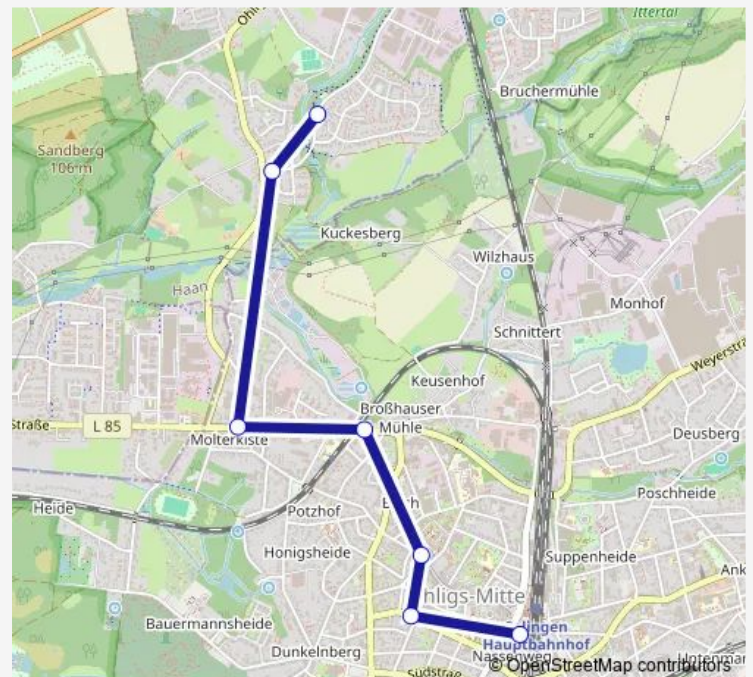

Thursday —

Friday —

Saturday —

Sunday —

Route info

Direction: Solingen Hbf

Stops: 7

Trip Duration: 0 hour 11 min

Direction

Haan Robert-Koch-Str. — Solingen Hbf

20 stops

[Open route schedule](#)

Haan Robert-Koch-Str.

Haan, Stadtbad

Haan, Markt

Haan Windhövel

Haan Düppelstraße

Haan Feldstraße

Haan Dieker Straße

Haan Böttingerstraße

Haan Bf

Haan Steinfelder Straße

Haan Büssingstraße

Haan Siemensstraße

Sunday 10:00-19:00

Route info

Direction: Haan Robert-Koch-Str.

Stops: 20

Trip Duration: 0 hour 27 min

Direction

Haan Robert-Koch-Str. — Solingen Hbf

20 stops