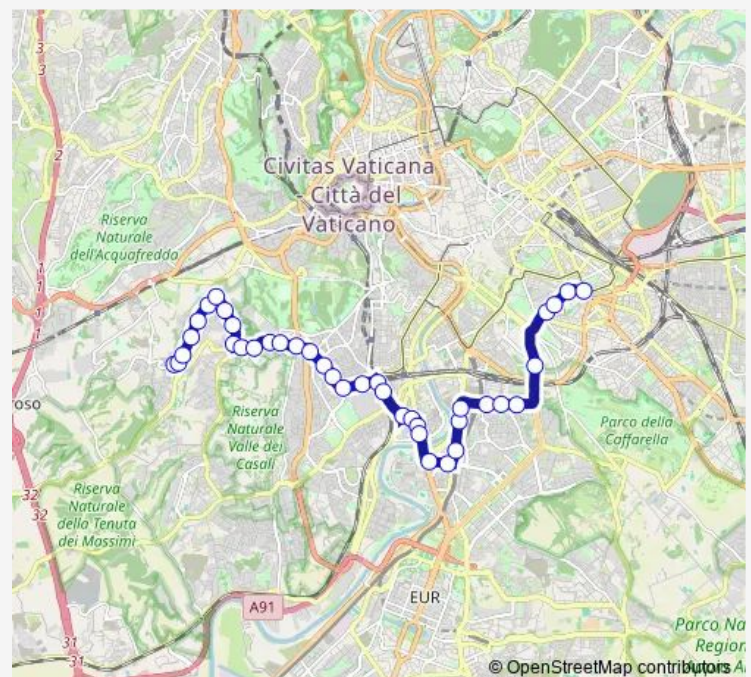

Majorana/Gianicolense

Route schedule

EUDES — Porta S. Giovanni (Ma)

Monday 05:48-22:00

Tuesday 05:48-22:00

Wednesday 05:48-22:00

Thursday 05:48-22:00

Friday 05:48-22:00

Saturday 05:50-22:00

Sunday 06:25-21:00

Route info

Direction: EUDES

Stops: 39

Trip Duration: 0 hour 58 min

Majorana/Fornetto

Grimaldi/Pietra Papa

Direction

Porta S. Giovanni (Ma) — EUDES

38 stops

[Open route schedule](#)

Porta S. Giovanni (Ma)

P.Za S. Giovanni IN Laterano (H)

L.Go Amba Aradam

Terme Caracalla

Tuesday 06:00-22:00

Wednesday 06:00-22:00

Thursday 06:00-22:00

Friday 06:00-22:00

Saturday 05:32-22:00

Sunday 06:54-21:00

Route info

Direction: Porta S. Giovanni (Ma)