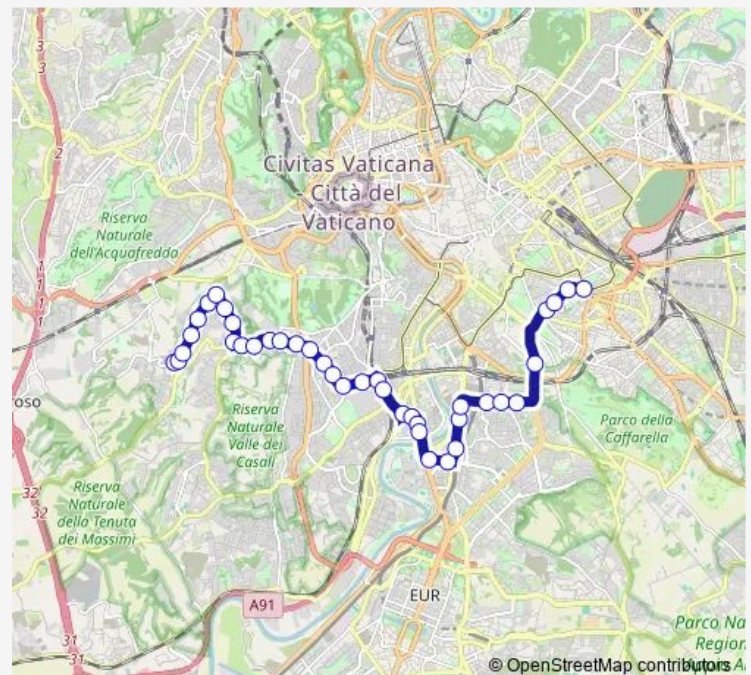

Majorana/Gianicolense

Route schedule

Eudes — Porta S. Giovanni (Ma)

Monday 05:48-22:00

Tuesday 05:48-22:00

Wednesday 05:48-22:00

Thursday 05:48-22:00

Friday 05:48-22:00

Saturday 05:50-22:00

Sunday 06:25-21:00

Route info

Direction: Eudes

Stops: 39

Trip Duration: 0 hour 56 min

Majorana/Fornetto

Grimaldi/Pietra Papa

Tuesday 05:46-22:00

Wednesday 05:46-22:00

Thursday 05:46-22:00

Friday 05:46-22:00

Saturday 05:32-22:00

Sunday 06:54-21:00

Route info

Direction: Porta S. Giovanni (Ma)

Stops: 38

Trip Duration: 1 hour 4 min

Silvestri/V.Lo Silvestri

Silvestri/Fosso Affogalasino

Biagio Pace

Serafini C.

Bravetta/Guidi

Bravetta/Feltreschi