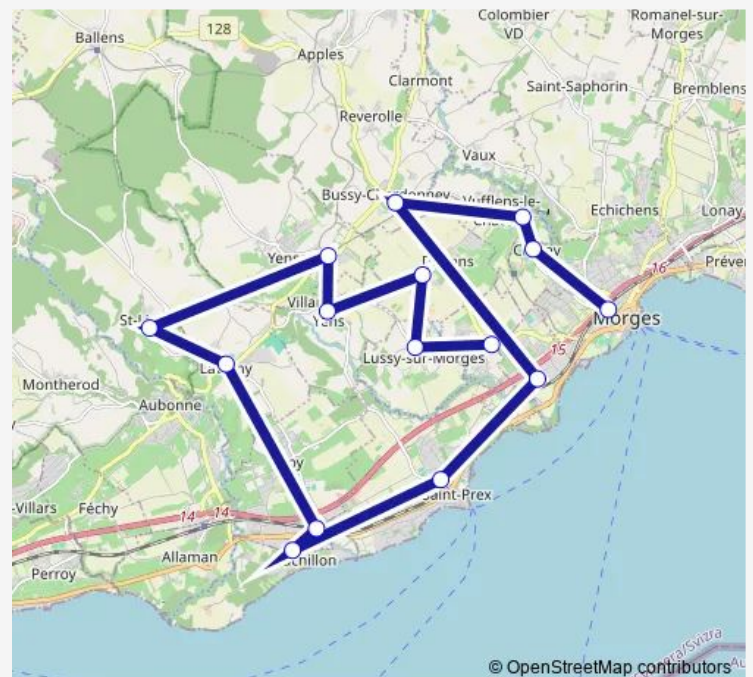

Bus 792

[Go to website](#)

Direction

Morges, gare — Lully VD, village

15 stops

[Open route schedule](#)

Morges, gare

Chigny, village

Vufflens-le-Château, village

Bussy-Chardonney, rte village

Tolochenaz, Les Noyers

St-Prex, gare nord

Buchillon, collège

Etoy, gare

Lavigny, café

St-Livres, village

Yens, route de l'Etraz

Villars-sous-Yens, village

Denens, Chatagny

Lussy-sur-Morges, village

Lully VD, village

Route schedule

Morges, gare — Lully VD, village

Monday	—
Tuesday	—
Wednesday	—
Thursday	—
Friday	25:10-02:10⁺¹
Saturday	25:10-02:10⁺¹
Sunday	—

Route info

Direction: Morges, gare

Stops: 15

Trip Duration: 0 hour 27 min

792

BusMaps