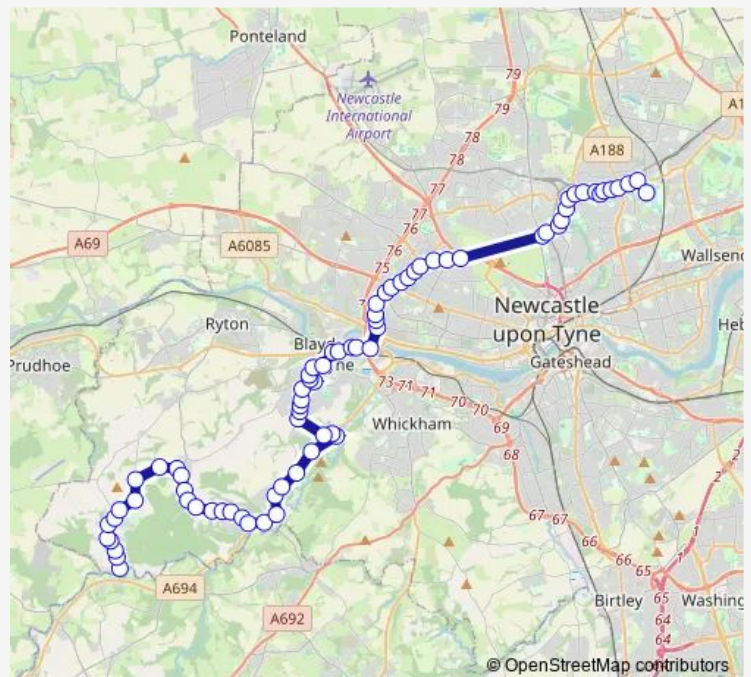

Smailes Lane-Valley View

Smailes Lane-Stewartsfield

Strathmore Road

Route schedule

Chopwell Road - Connolly Terrace — DWP Tyneview Park

Monday 06:30

Tuesday 06:30

Wednesday 06:30

Thursday 06:30

Friday 06:30

Saturday —

Sunday —

Route info

Direction: Chopwell Road - Connolly Terrace

Stops: 74

Trip Duration: 1 hour 10 min

Spa Well Road - Noel Avenue

Noel Avenue

Holly Avenue

Scotland Head-Snook Hill Cottages

Scotland Head-Stephenson Way

Scotland Head-Park Lane

Scotland Head-West Lane

Winlaton Bus Station

Direction: DWP Tyneview Park

Stops: 80

Trip Duration: 1 hour 15 min

Jesmond Dene Road-Highbury

Grandstand Road-Blue House

Jedburgh Road

Stamfordham Way

Stamfordham Road-Yewvale Road