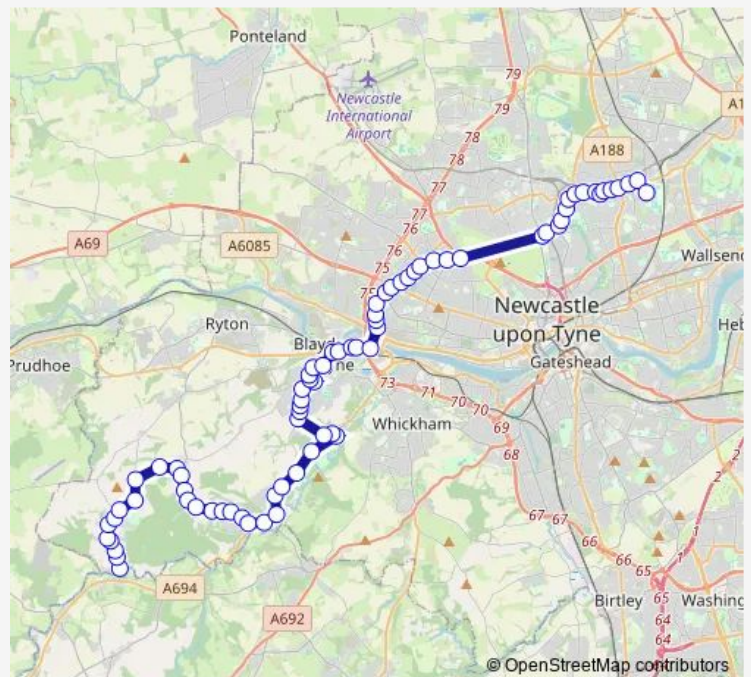

Smailes Lane-Valley View

Smailes Lane-Stewartsfield

Strathmore Road

Route schedule

Chopwell Road - Connolly Terrace — DWP Tyneview Park

Monday 06:30

Tuesday 06:30

Wednesday 06:30

Thursday 06:30

Friday 06:30

Saturday —

Sunday —

Route info

Direction: Chopwell Road - Connolly Terrace

Stops: 74

Trip Duration: 1 hour 10 min

Spa Well Road - Noel Avenue

Noel Avenue

Holly Avenue

Scotland Head-Snook Hill Cottages

Scotland Head-Stephenson Way

Scotland Head-Park Lane

Scotland Head-West Lane

Winlaton Bus Station

Direction: DWP Tyneview Park

Stops: 80

Trip Duration: 1 hour 15 min

Jesmond Dene Road-Highbury

Grandstand Road-Blue House

Jedburgh Road

Stamfordham Way

Stamfordham Road-Yewvale Road