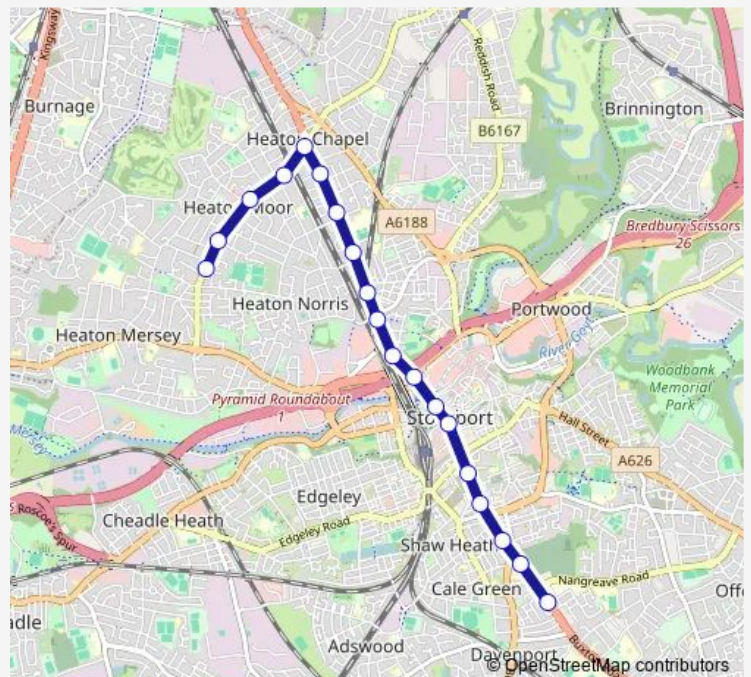

### Direction

Duke of York — Moor Top

19 stops

[Open route schedule](#)

Duke of York

Bramhall Lane

Wellington Grove

Brentnall Street

Warwick Road

Brackley Road

Wellington Road North

Heaton Chapel Station

Shaw Road

Cliff Grove

Moor Top

### Route schedule

Duke of York — Moor Top

Monday 15:55-16:01

Tuesday 15:55-16:01

Wednesday 15:55-16:01

Thursday 15:55-16:01

Friday 15:55-16:01

Saturday —

### Route info

Direction: Duke of York

Stops: 19

Trip Duration: 0 hour 22 min

792 — Heaviley Duke of York - Heaton Moor Moor Top

792 Bus time schedules and route maps are available in an offline PDF at [busmaps.com](https://busmaps.com). Use the [busmaps.com](https://busmaps.com) website to see live bus times, train schedule or subway schedule, and step-by-step directions for all public transit in Stockport