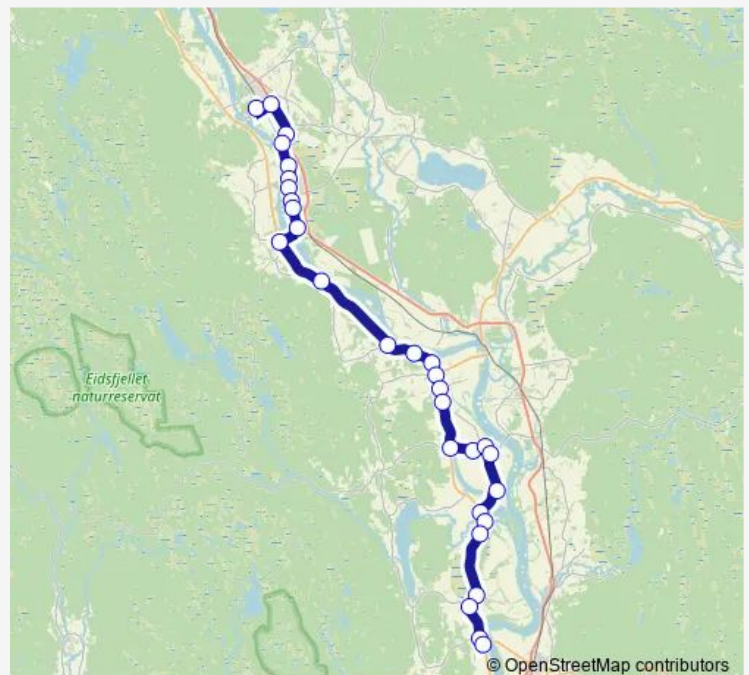

### Route schedule

Våler videregående skole — Sandstad bru

|           |       |
|-----------|-------|
| Monday    | 15:46 |
| Tuesday   | 15:46 |
| Wednesday | 15:46 |
| Thursday  | 15:46 |
| Friday    | 11:46 |
| Saturday  | —     |
| Sunday    | —     |

### Route info

Direction: Våler videregående skole

Stops: 30

Trip Duration: 0 hour 38 min

■ 792 — Våler vgs. - Kvisler

BusMaps

Hof samfunnshus

Saureng bru