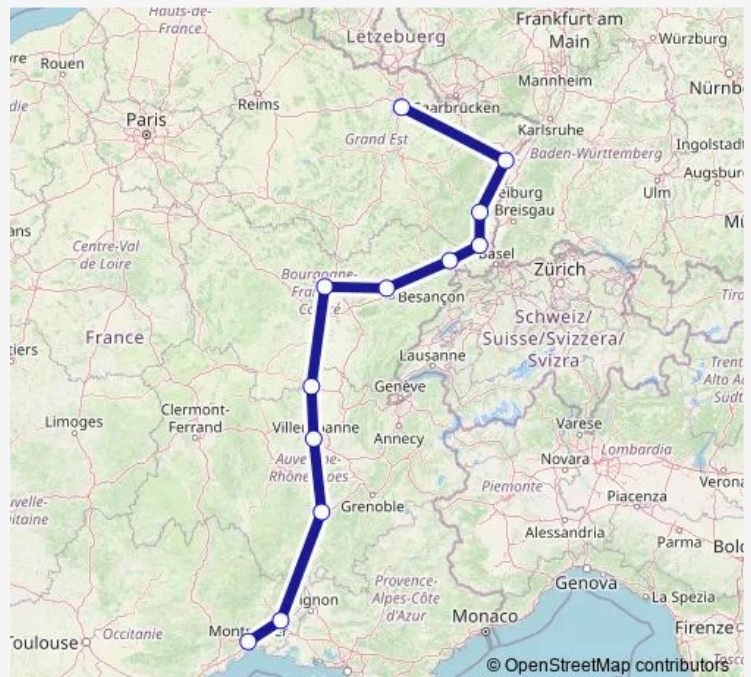

High Speed Rail Service 071B

[Go to website](#)

Direction

undefined — undefined

0 stops

[Open route schedule](#)

Route schedule

undefined — undefined

Monday	13:57
Tuesday	13:57
Wednesday	13:57
Thursday	13:57
Friday	—
Saturday	—
Sunday	13:57

Route info

Direction:

Stops: 0

Trip Duration: — min

071B

Direction

Strasbourg — Montpellier Saint-Roch

10 stops

[Open route schedule](#)

Strasbourg

Colmar

Mulhouse

Belfort-Montbéliard Tgv

Besançon Franche-Comté Tgv

Dijon

Wednesday 06:47

Thursday 06:47

Friday —

Saturday —

Sunday 06:47

Route info

Direction: Strasbourg

Stops: 10