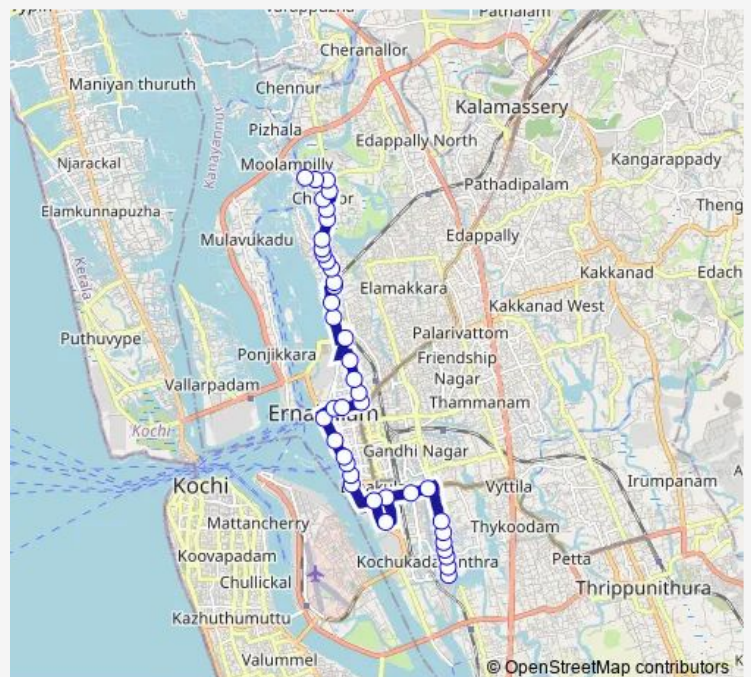

Saturday 06:00

Sunday 06:00

Route info

Direction: Kochukadavanthra

Stops: 41

Trip Duration: 0 hour 44 min

Chittoor ↔ Kochu Kadavanthara

Kasba Police Station

Sunday 06:00

Route info

Direction: Chittoor Ferry

Stops: 42

Trip Duration: 0 hour 42 min

St Theresas College

Convent Junction

Boat Jetty Junction