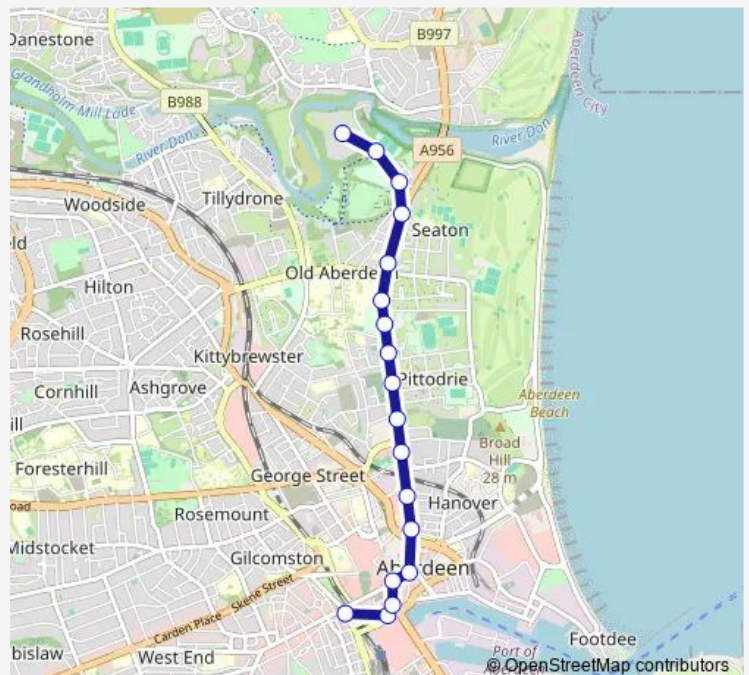

Bus 20A Bridge Street - Hillhead Of Seaton

[Go to website](#)**Direction**

Bridge Street — Hillhead Student Village

18 stops

[Open route schedule](#)

Bridge Street

Guild Street

Shiprow

Linksfild Road

School Drive

St Machar Drive

Seaton Place

Lord Hay's Road

Seaton Stables

Hillhead Student Village

Route schedule

Route info

Direction: Bridge Street

Stops: 18

Trip Duration: 0 hour 18 min

20A — Bridge Street - Hillhead Of Seaton

BusMaps

Direction

Hillhead Student Village — Bridge Street

18 stops

[Open route schedule](#)

Hillhead Student Village

Seaton Stables

Lord Hay's Road

Seaton Place

Seaton Drive

School Road