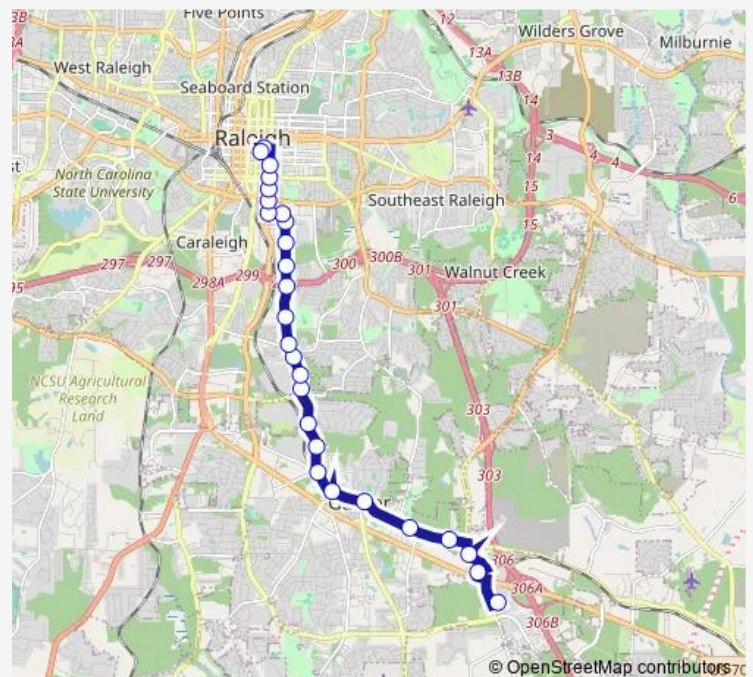

### Route schedule

White Oak Shopping — Goraleigh Station

Monday 06:22-23:22

Tuesday 06:22-23:22

Wednesday 06:22-23:22

Thursday 06:22-23:22

Friday 06:22-23:22

Saturday 06:22-23:22

### Route info

Direction: White Oak Shopping

Stops: 27

Trip Duration: 0 hour 36 min

20a — Garner

BusMaps

S Person St at Bledsoe Ave

S Person St at Worth St

## Route schedule

Goraleigh Station — White Oak Shopping

Monday 05:30-22:30

Tuesday 05:30-22:30

Wednesday 05:30-22:30

Thursday 05:30-22:30

Friday 05:30-22:30

Saturday 05:30-22:30

## Route info

Direction: Goraleigh Station

Stops: 39

Trip Duration: 0 hour 47 min

Heather Park Dr at Gulley Glen Dr

Heather Park Dr at Southerby Bluffs Ct

Aversboro Rd at Claymore Dr

Timber Dr at Aversboro Rd