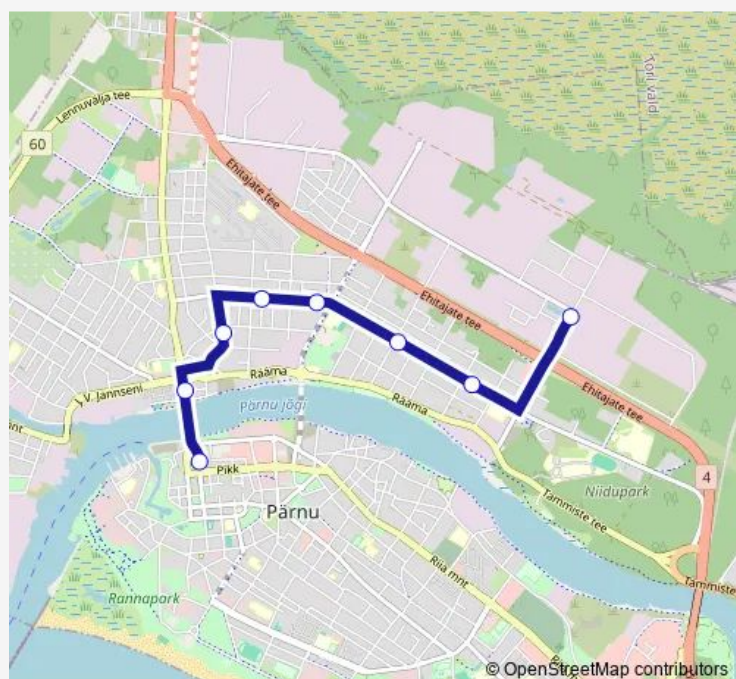

Bus 20a Teater - Kodara

[Go to website](#)

Direction

Teater — Kodara

8 stops

[Open route schedule](#)

Teater

Tallinna maantee

Roheline

Kaevu

Raba

Lina

Oja

Kodara

Route schedule

Teater — Kodara

Monday 22:17-23:28

Tuesday 22:17-23:28

Wednesday 22:17-23:28

Thursday 22:17-23:28

Friday 22:17-23:28

Saturday —

Sunday —

Route info

Direction: Teater

Stops: 8

Trip Duration: 0 hour 9 min

20a — Teater - Kodara