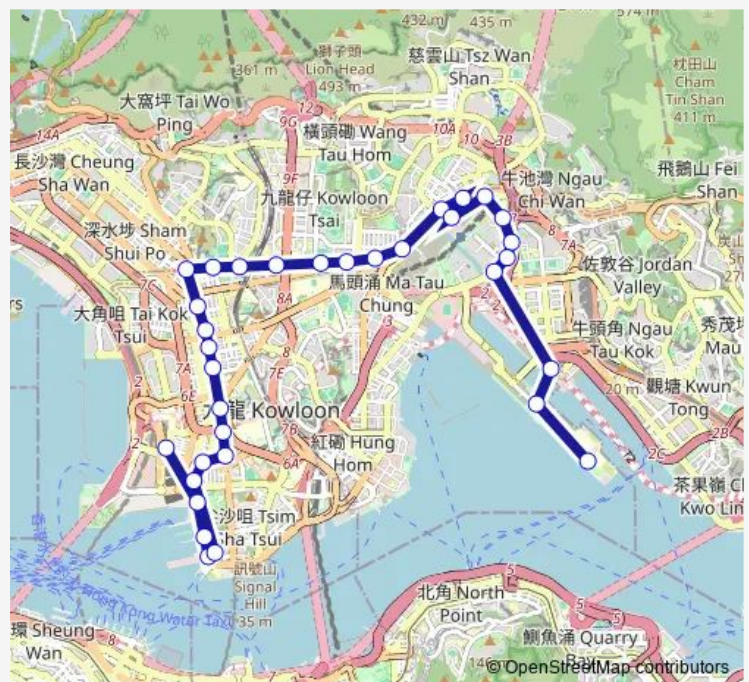

Route schedule

[Ctb] HSR West Kowloon Station[[Kmb] Jordan (West Kowloon Station) BUS Terminus — [Ctb] KAI TAK Cruise Terminal[[Kmb] KAI TAK Cruise Terminal

Monday	06:15-19:00
Tuesday	06:15-19:00
Wednesday	06:15-19:00
Thursday	06:15-19:00
Friday	06:15-19:00
Saturday	09:00
Sunday	09:00

Route info

Direction: [Ctb] HSR West Kowloon Station[[Kmb] Jordan (West Kowloon Station) BUS Terminus

Stops: 33

Trip Duration: 1 hour 5 min

[Ctb] Poplar Street, Boundary Street[[Kmb] Poplar Street

[Ctb] Police Sports AND Recreation Club, Boundary Street[[Kmb] Police Sports AND Recreation Club