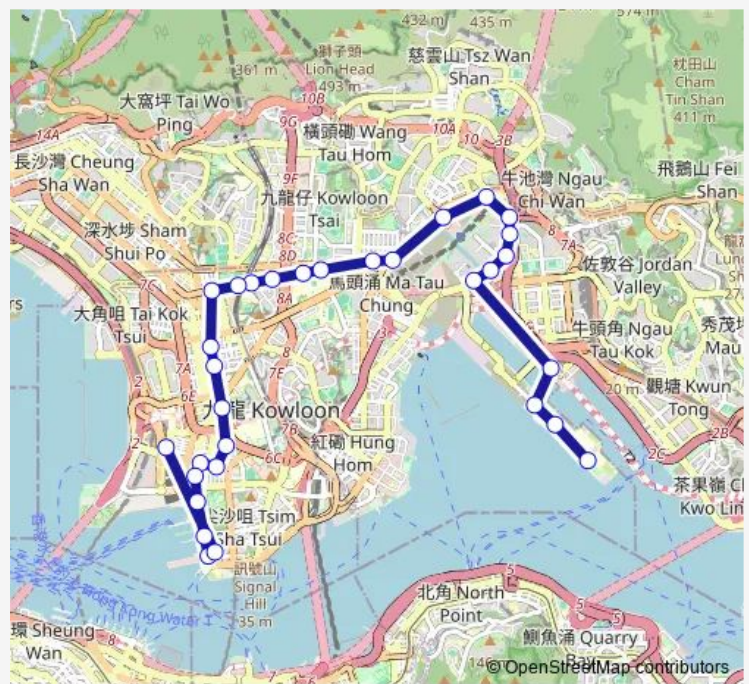

[Ctb] Regal Oriental Hotel, Prince Edward Road East[[Kmb+Ctb] Kowloon City BBI - Regal Oriental Hotel/
Regal Oriental Hotel, Prince Edward Road East[[Kmb] Kowloon City BBI - Regal Oriental Hotel

Route schedule

[Ctb] KAI TAK Cruise Terminal[[Kmb] KAI TAK Cruise Terminal — [Ctb] HSR West Kowloon Station[[Kmb] Jordan (West Kowloon Station) BUS Terminus

Monday	06:45-21:10
Tuesday	06:45-21:10
Wednesday	06:45-21:10
Thursday	06:45-21:10
Friday	06:45-21:10
Saturday	08:00
Sunday	08:00

Route info

Direction: [Ctb] KAI TAK Cruise Terminal[[Kmb] KAI TAK Cruise Terminal

Stops: 31

Trip Duration: 1 hour 2 min

[Ctb] HAU Wong Road, Prince Edward Road West[[Kmb]
HAU Wong Road

[Ctb] LA Salle Road, Prince Edward Road West[[Kmb] LA
Salle Road