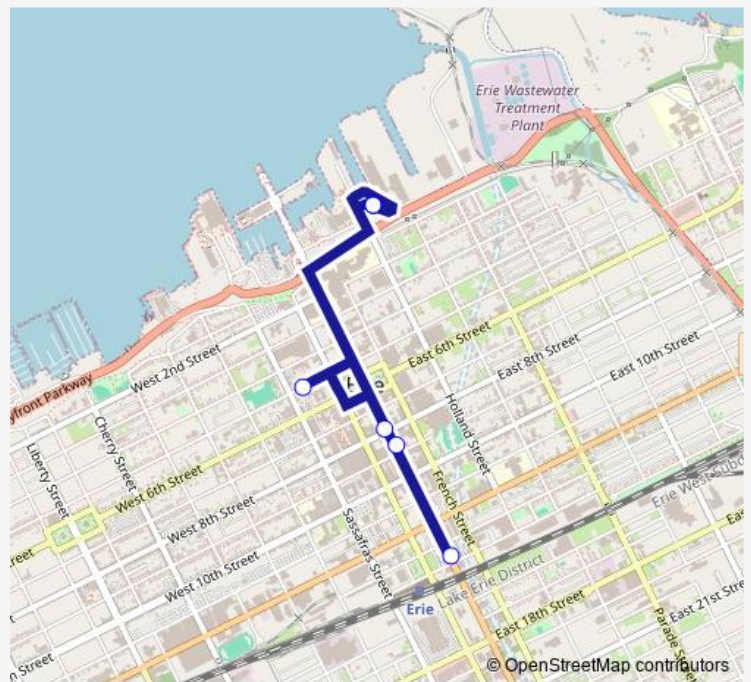

Erie County Courthouse

Intermodal Transit Center

### Route schedule

Intermodal Transit Center — Intermodal Transit Center

Monday 11:20-16:10

Tuesday 11:20-16:10

Wednesday 11:20-16:10

Thursday 11:20-16:10

Friday 11:20-16:10

Saturday —

### Route info

Direction: Intermodal Transit Center

Stops: 6

Trip Duration: 0 hour 28 min

20a — Downtown Loop

**Direction**

Intermodal Transit Center — Intermodal Transit Center

10 stops