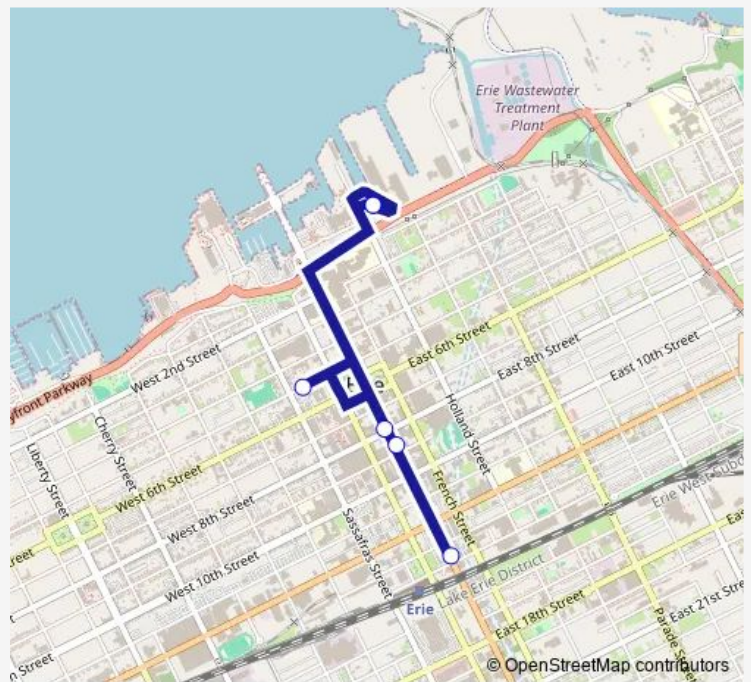

Bus 20A Downtown Loop

[Go to website](#)

Direction

Intermodal Transit Center — Intermodal Transit Center

6 stops

[Open route schedule](#)

Intermodal Transit Center

State St at W 8th St

Wednesday 11:20-16:10

Thursday 11:20-16:10

Friday 11:20-16:10

Saturday —

Sunday —

Route info

Direction: Intermodal Transit Center

Stops: 6

Trip Duration: 0 hour 28 min

20A — Downtown Loop

Direction

Intermodal Transit Center — Intermodal Transit Center

10 stops

[Open route schedule](#)

Intermodal Transit Center

Upmchealthplan

Erie County Courthouse

State St at W 8th St

State St at E 14th St

State St at E 9th St

2nd and State

Lincoln Park & Ride

Dobbins Landing

Intermodal Transit Center