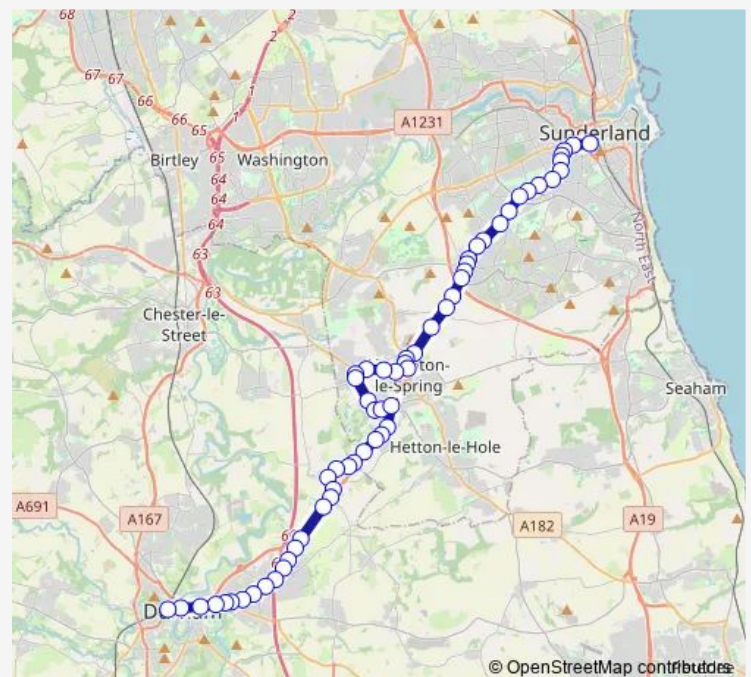

### Route schedule

Bus Station Stand D — Sunderland Interchange

Monday 19:35-21:35

Tuesday 19:35-21:35

Wednesday 19:35-21:35

Thursday 19:35-21:35

Friday 19:35-21:35

Saturday 19:35-21:35

### Route info

Direction: Bus Station Stand D

Stops: 58

Trip Duration: 0 hour 49 min

■ 20A — Sunderland - Durham

BusMaps

Durham Road-Meadows Lane

Durham Road-Corrighan Terrace