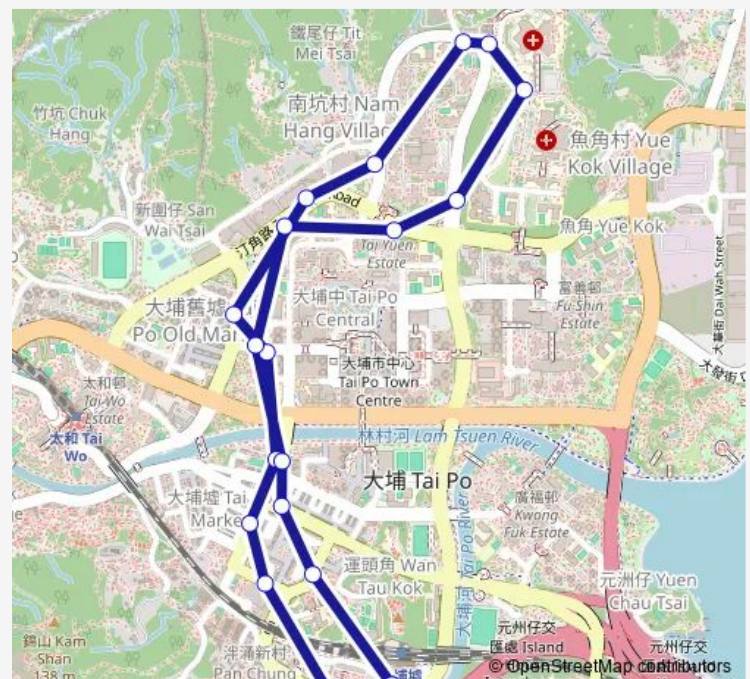

Bus 20a TAI PO Market Station - TAI PO Nethersole Hospital (Circular) (Circular)

[Go to website](#)

Direction

TAI PO Market Station Minibus Terminus — TAI PO Market Station Minibus Terminus

20 stops

[Open route schedule](#)

Ting KOK Road, Near Immanuel Lutheran College|Ting KOK Road, Immanuel Lutheran College

ON Chee Road, Outside Trespere Garden

Route schedule

TAI PO Market Station Minibus Terminus — TAI PO Market Station Minibus Terminus

Monday	06:00-00:34 ⁺¹
Tuesday	06:00-00:34 ⁺¹
Wednesday	06:00-00:34 ⁺¹
Thursday	06:00-00:34 ⁺¹
Friday	06:00-00:34 ⁺¹
Saturday	06:00-00:35 ⁺¹
Sunday	06:00-00:35 ⁺¹

Route info

Direction: TAI PO Market Station Minibus Terminus

Stops: 20

Trip Duration: 0 hour 19 min

20a — TAI PO Market Station - TAI PO Nethersole Hospital (Circular) (Circular)

PO Heung Bridge Southbound Opposite Former LUK Heung SAN Tsuen Public School|Po Heung Street, Near PO Heung Bridge