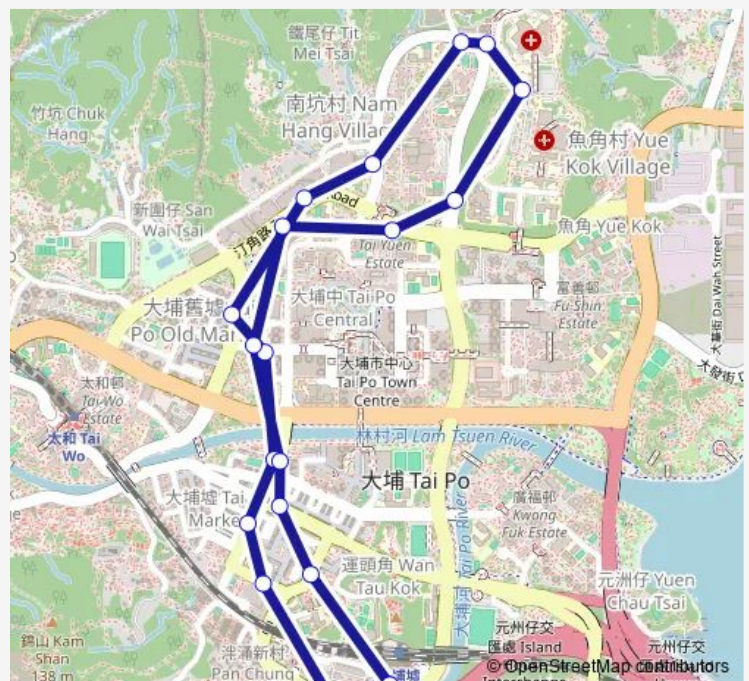

Bus 20A TAI PO Market Station - TAI PO Nethersole Hospital (Circular) (Circular)

[Go to website](#)

Direction

TAI PO Market Station Minibus Terminus — TAI PO Market Station Minibus Terminus

20 stops

[Open route schedule](#)

TING KOK ROAD, NEAR IMMANUEL LUTHERAN COLLEGE | TING KOK ROAD, IMMANUEL LUTHERAN COLLEGE

ON CHEE ROAD, OUTSIDE TRESURE GARDEN

Route schedule

TAI PO Market Station Minibus Terminus — TAI PO Market Station Minibus Terminus

Monday	06:00-00:34 ⁺¹
Tuesday	06:00-00:34 ⁺¹
Wednesday	06:00-00:34 ⁺¹
Thursday	06:00-00:34 ⁺¹
Friday	06:00-00:34 ⁺¹
Saturday	06:00-00:35 ⁺¹
Sunday	06:00-00:35 ⁺¹

Route info

Direction: TAI PO Market Station Minibus Terminus

Stops: 20

Trip Duration: 0 hour 19 min

■ 20A — TAI PO Market Station - TAI PO Nethersole Hospital (Circular) (Circular)

PO Heung Bridge Southbound Opposite Former LUK Heung SAN Tsuen Public School|Po Heung Street, Near PO Heung Bridge