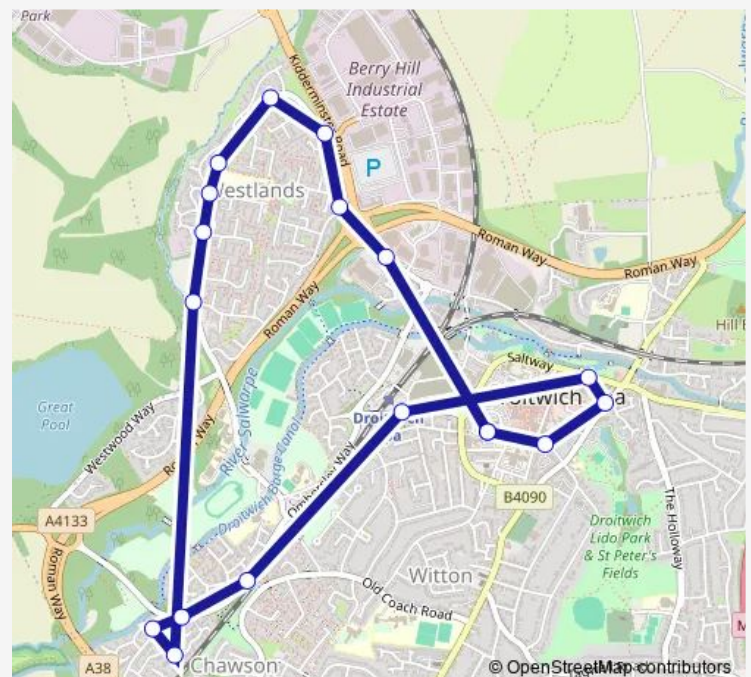

### Direction

Ombersley Street East — Ombersley Street East

20 stops

[Open route schedule](#)

Ombersley Street East

Raven Hotel

Queen Street

Waitrose

Droitwich Spa Railway Station

Valley Way

New Chawson Lane

Chalverton Court

Colford Close

Valley Way

Droitwich Spa High School

Hunters Way

### Route schedule

Ombersley Street East — Ombersley Street East

Monday 09:50-17:14

Tuesday 09:50-17:14

Wednesday 09:50-17:14

Thursday 09:50-17:14

Friday 10:44-17:14

Saturday 09:44-15:44

### Route info

Direction: Ombersley Street East

Stops: 20

Trip Duration: 0 hour 25 min

20A — Droitwich - New Chawson - Westlands (Circular) **BusMaps**

20A Bus time schedules and route maps are available in an offline PDF at [busmaps.com](https://busmaps.com). Use the [busmaps.com](https://busmaps.com) website to see live bus times, train schedule or subway schedule, and step-by-step directions for all public transit in Worcester