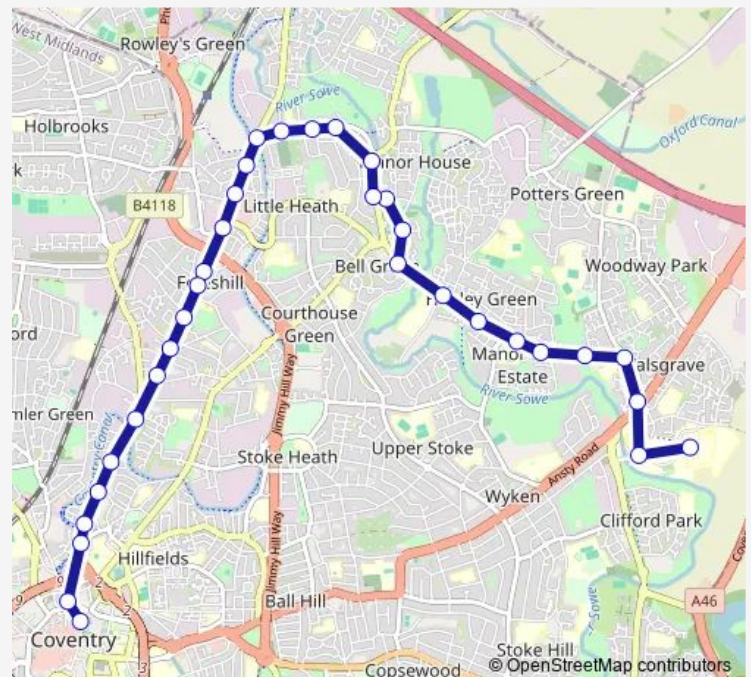

Churchill Ave

John Wigley Way

St Lawrence's Road

The Wheatsheaf

Parkstone Rd

St Thomas' Rd

Recreation Rd

Barston Close

Mill Race Lane

Dersingham Court

Shire Close

Route schedule

Sainsbury's — Riley Square

Monday	—
Tuesday	—
Wednesday	—
Thursday	—
Friday	—
Saturday	—
Sunday	19:35-22:35

Route info

Direction: Sainsbury's

Stops: 23

Trip Duration: 0 hour 19 min

20A — Coventry - University Hospital via Foleshill Rd

Old Church Rd

Riley Square

Direction

Hospital Interchange — Sainsbury's

33 stops

Friday 06:05-22:45

Saturday 06:05-22:45

Sunday 07:57-22:55

Route info

Direction: Hospital Interchange

Stops: 33

Trip Duration: 0 hour 34 min

Broad St