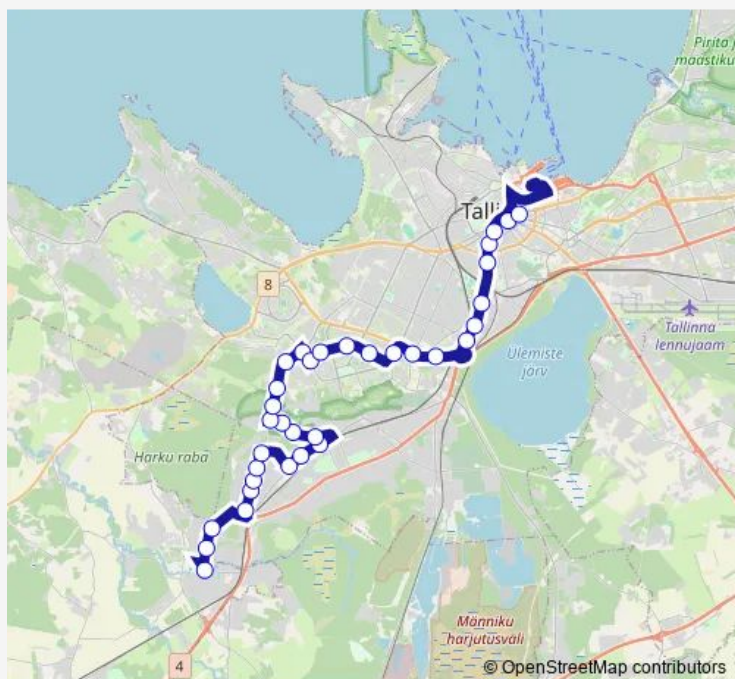

Thursday 06:00-23:37

Friday 06:00-23:37

Saturday 06:42-22:13

Sunday 06:42-22:13

Route info

Direction: Laagri alevik

Stops: 34

Trip Duration: 0 hour 54 min

20A — Viru keskus - Laagri alevik

Szolnok

Lehola

Lepistiku

Retke tee

Sõjakooli

Hallivanamehe

Kalev

Thursday 06:43-23:19

Friday 06:43-23:19

Saturday 07:52-22:31

Sunday 07:52-22:31

Route info

Direction: Viru keskus 1

Stops: 34

Trip Duration: 0 hour 57 min