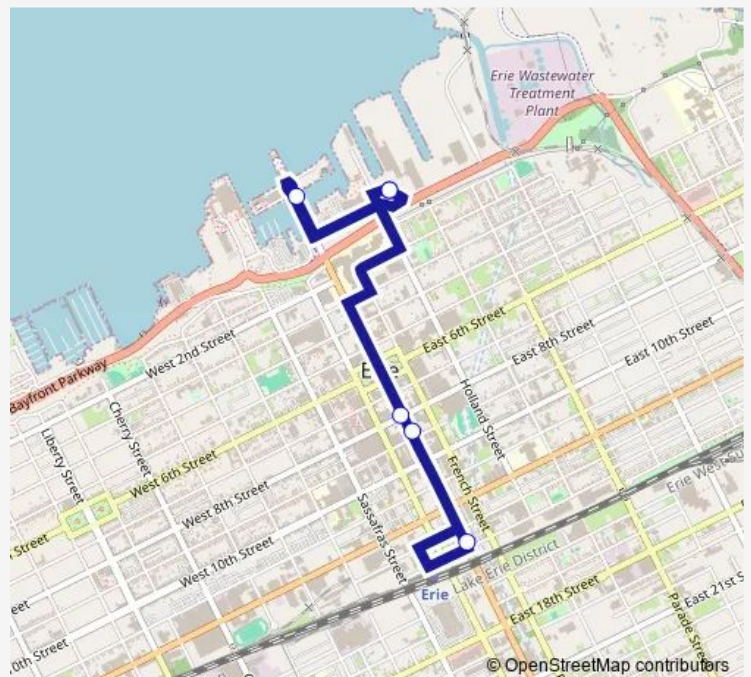

### Direction

Intermodal Transit Center — Intermodal Transit Center

6 stops

[Open route schedule](#)

Intermodal Transit Center

State St at W 8th St

State St at E 14th St

State St at E 9th St

Dobbins Landing

Intermodal Transit Center

### Route schedule

Intermodal Transit Center — Intermodal Transit Center

Monday 07:03-17:50

Tuesday 07:03-17:50

Wednesday 07:03-17:50

Thursday 07:03-17:50

Friday 07:03-17:50

Saturday —

### Route info

Direction: Intermodal Transit Center

Stops: 6

Trip Duration: 0 hour 30 min

20A — Downtown Loop

20A Bus time schedules and route maps are available in an offline PDF at [busmaps.com](https://busmaps.com). Use the [busmaps.com](https://busmaps.com) website to see live bus times, train schedule or subway schedule, and step-by-step directions for all public transit in Erie