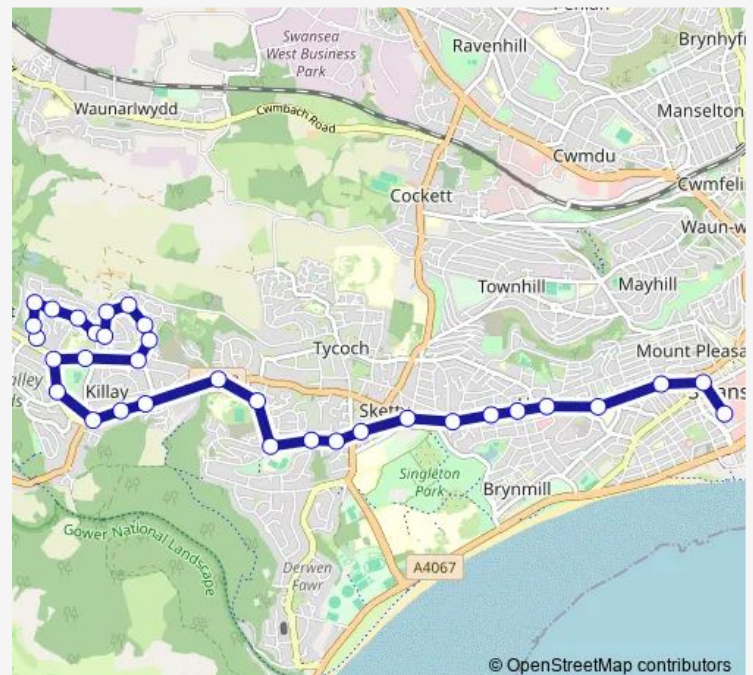

Thursday 08:02-17:02

Friday 08:02-17:02

Saturday 08:02-17:02

Sunday —

Route info

Direction: Swansea Bus Station Stand R

Stops: 25

Trip Duration: 0 hour 38 min

20A — Swansea - Derlwyn

BusMaps

Goetre Fawr Road

Y Berllan

Hungry Horse

Derlwyn Spar Shop

Direction

Derlwyn Spar Shop — Swansea Bus Station Stand R

33 stops

[Open route schedule](#)

Derlwyn Spar Shop

Derlwyn West

Bro Dirion

Derlwyn Shops

Curry Close

Derlwyn Hill

Thursday 08:39-17:39

Friday 08:39-17:39

Saturday 08:02-17:39

Sunday —

Route info

Direction: Derlwyn Spar Shop

Stops: 33

Trip Duration: 0 hour 44 min