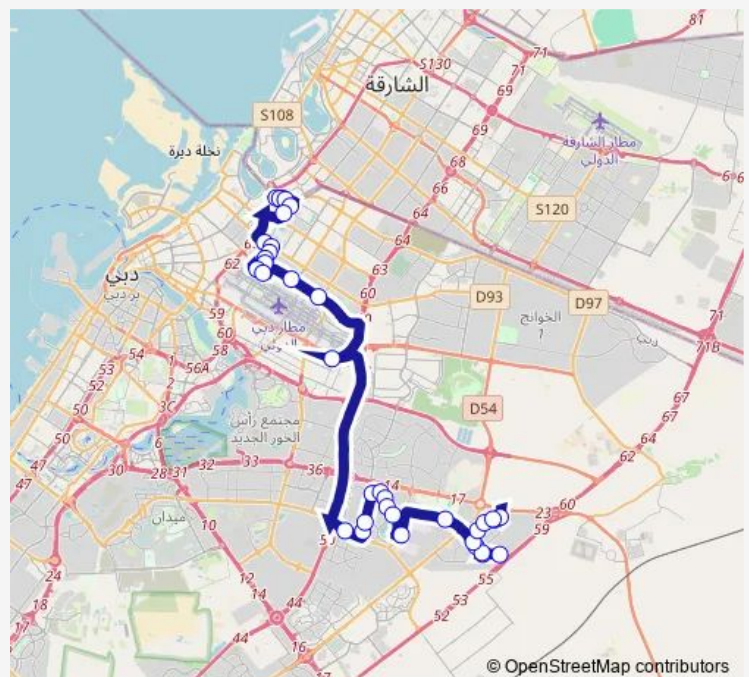

Al Twar 1, Street 16A-2

Airport Terminal 2, Departure

Airport Terminal 2, Arrival

Maria Qibtiya School 1

Emirates Engineering 2

Rashidiya Bus Station Gate 3

Manama Road 4-2

International City, Greece 2

International City, Civil Defence2

International City, Post office 2

International City, Dragon Mart 1-2

**Route schedule**

Al Nahda 1, Terminus 2 — Al Warsan 3, RTA Staff Accommodation 2

Monday 05:20-00:25<sup>+1</sup>

Tuesday 05:20-00:25<sup>+1</sup>

Wednesday 05:20-00:25<sup>+1</sup>

Thursday 05:20-00:25<sup>+1</sup>

Friday 05:30-00:25<sup>+1</sup>

Saturday 05:30-00:25<sup>+1</sup>

Sunday 07:25-23:50

**Route info**

Direction: Al Nahda 1, Terminus 2

Stops: 36

Trip Duration: 1 hour 32 min

20A — Al Nahda 1, Terminus 2 - Al Warsan 3

International City, China 2-2

International City, China 3-2

International City, Morocco 2

Awir, Sewage Treatment Plant 2

Emirates Auction