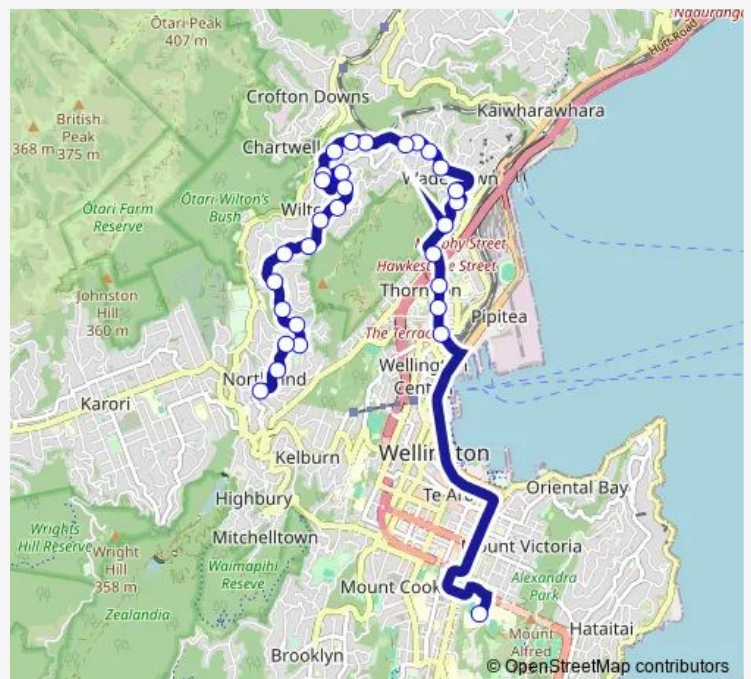

Molesworth Street at Parliament

Molesworth Street - Cathedral

Molesworth Street (near 95)

Park Street (near 7)

Grant Road opposite Newman Terrace

Grosvenor Terrace at Orchard Street steps

Grosvenor Terrace at Lower Watt Street

Izard Park - Wilton Road (near 41)

Mairangi - Norwich Street

Norwich Street at Mairangi Road

Mairangi Road at Rutland Way (near 107)

Mairangi Road opposite Warwick Street

Route schedule

Wellington College (school grounds) — Northland Village - Northland Road

Monday	15:25
Tuesday	15:25
Wednesday	15:25
Thursday	15:25
Friday	15:25
Saturday	—
Sunday	—

Route info

Direction: Wellington College (school grounds)

Stops: 30

Trip Duration: 0 hour 36 min

Mairangi Road (near 159)

Mairangi Road at Monmouth Way

Pembroke Road opposite Hereford Street

Pembroke Road at Huntingdon Street

Pembroke Road (near 72)

Pembroke Road (near 24)

Northland Road at Seaview Terrace

Northland Road at Military Road