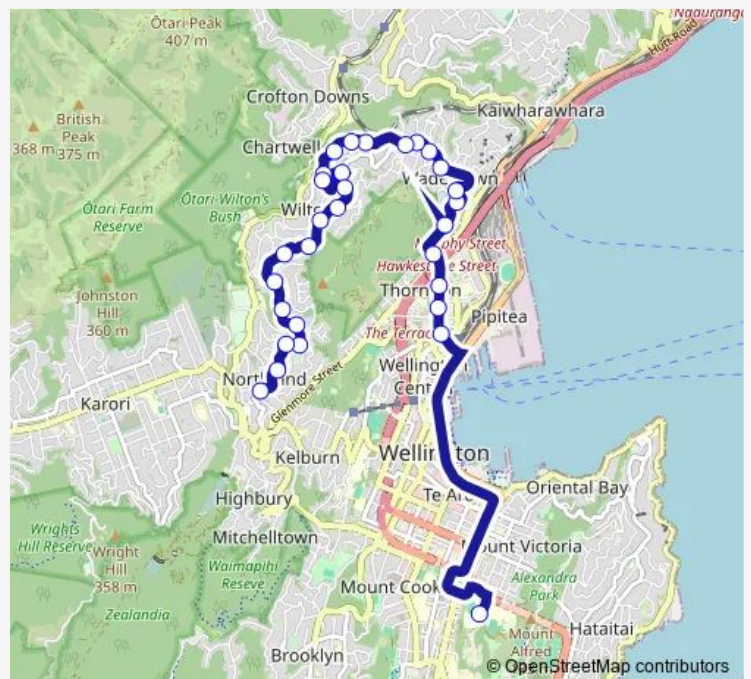

Wellington College (school grounds)

Molesworth Street at Parliament

Molesworth Street - Cathedral

Molesworth Street (near 95)

Park Street (near 7)

Grant Road opposite Newman Terrace

Grosvenor Terrace at Orchard Street steps

Wadestown School - Wilton Road

Izard Park - Wilton Road (near 41)

Mairangi - Norwich Street

Norwich Street at Mairangi Road

Mairangi Road at Rutland Way (near 107)

Mairangi Road opposite Warwick Street

Route schedule

Wellington College (school grounds) — Northland Village - Northland Road

Monday	15:25
Tuesday	15:25
Wednesday	15:25
Thursday	15:25
Friday	15:25
Saturday	—
Sunday	—

Route info

Direction: Wellington College (school grounds)

Stops: 30

Trip Duration: 0 hour 36 min

Mairangi Road (near 159)

Mairangi Road at Monmouth Way

Pembroke Road opposite Hereford Street

Pembroke Road at Huntingdon Street

Pembroke Road (near 72)

Pembroke Road (near 24)