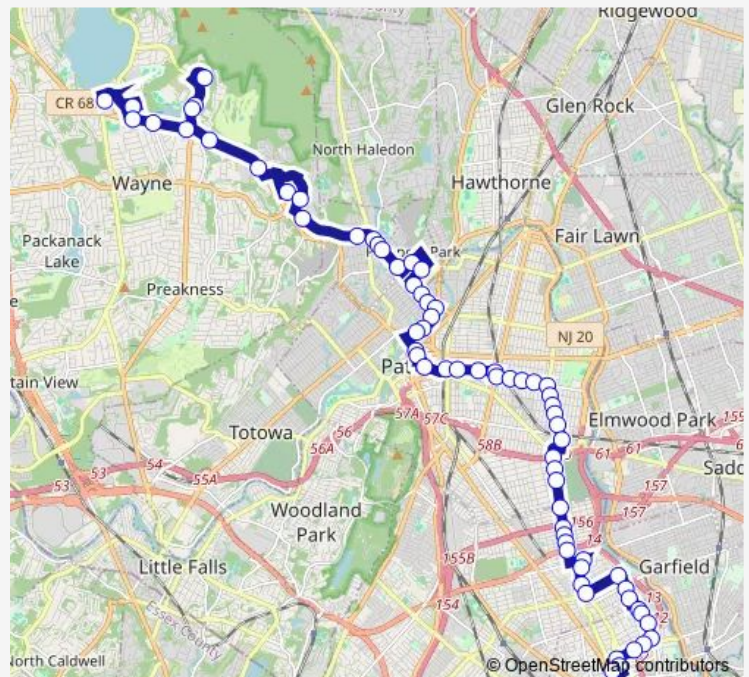

Direction

Preakness Shopping Center — Main AVE Terminal

68 stops

[Open route schedule](#)

- Preakness Shopping Center
- Wayne Hills Mall AT Shoprite BUS Stop
- Paterson Hamburg Tpke AT Byrne Ct
- Paterson Hamburg Tpke AT Church Ln
- Hamburg Turnpike AT Valley Rd
- Valley RD AT Barbour Pond Dr
- William Paterson U Valley Road Facility
- Valley RD AT Barbour Pond Dr
- Paterson Hamburg Tpke 241'E OF Hinchman Ave
- Paterson Hamburg Tpke AT Duncan Ln
- ST Joseph'S Wayne Medical Center
- William Paterson U Main Campus
- Pompton RD 1000' E OF Paterson Hamburg Tpk.
- Belmont AT Haledon Ave
- Haledon AVE AT Mangold St
- Haledon AVE AT Harris St
- Haledon AVE AT Zabriskie St
- Haledon AVE AT North 12th St
- North 11th ST AT Brown Ave
- N 8TH ST AT Planten Ave
- Haledon AVE AT North 7TH St

Route schedule

Preakness Shopping Center — Main AVE Terminal

Monday	05:21-21:40
Tuesday	05:21-21:40
Wednesday	05:21-21:40
Thursday	05:21-21:40
Friday	05:21-21:40
Saturday	05:20-21:30
Sunday	—

Route info

Direction: Preakness Shopping Center

Stops: 68

Trip Duration: 1 hour 19 min

Haledon AVE AT North 4TH St

Haledon AVE AT North 2ND St

Haledon AVE AT Holsman St

Holsman ST AT Stout St

PRESIDENTIAL BLVD AT CLINTON ST

Presidential Blvd AT Temple St

West Broadway AT Broadway

Main ST AT VAN Houten St

Market ST AT City Hall

16th AVE AT Straight St

16th AVE AT Summer St

16th AVE AT Rosa Parks Blvd

16th AVE AT Madison Ave

Park AVE AT Madison Ave