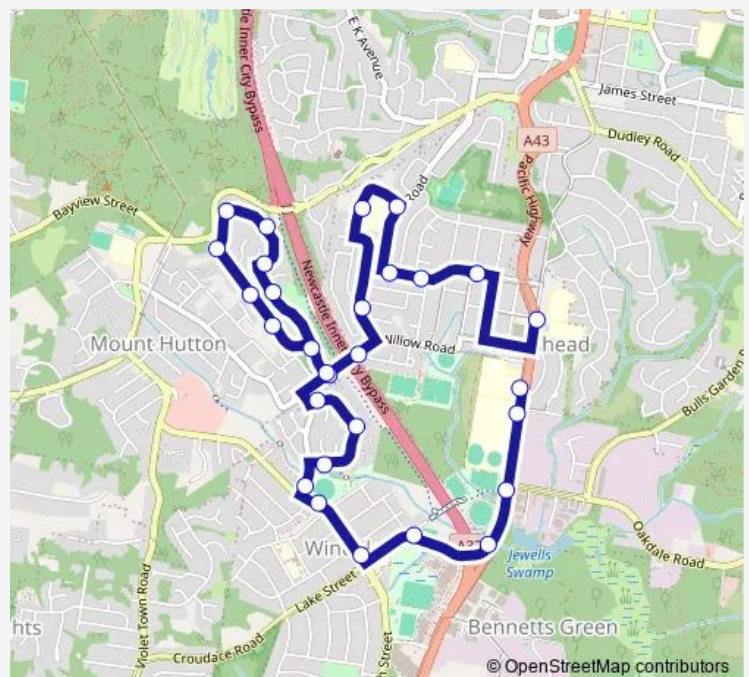

Wednesday 08:18

Thursday 08:18

Friday 08:18

Saturday —

Sunday —

Route info

Direction: St Mary's High School, Pacific Hwy

Stops: 29

Trip Duration: 0 hour 25 min

744 — Gateshead Public School to Windale Shops

Bahloo Reserve, Merrigum St

Bahloo Reserve, South St

South St Before Lake St

Windale Gateshead Bowling Club, Lake St

Pacific Hwy After Lake St

Pacific Hwy Opp Oakdale Av

Hunter Sports High, Pacific Hwy

Wiripaang Public School, Pacific Hwy

Direction

Wiripaang Public School, Pacific Hwy — South St Before Lake St

27 stops

[Open route schedule](#)

Wiripaang Public School, Pacific Hwy