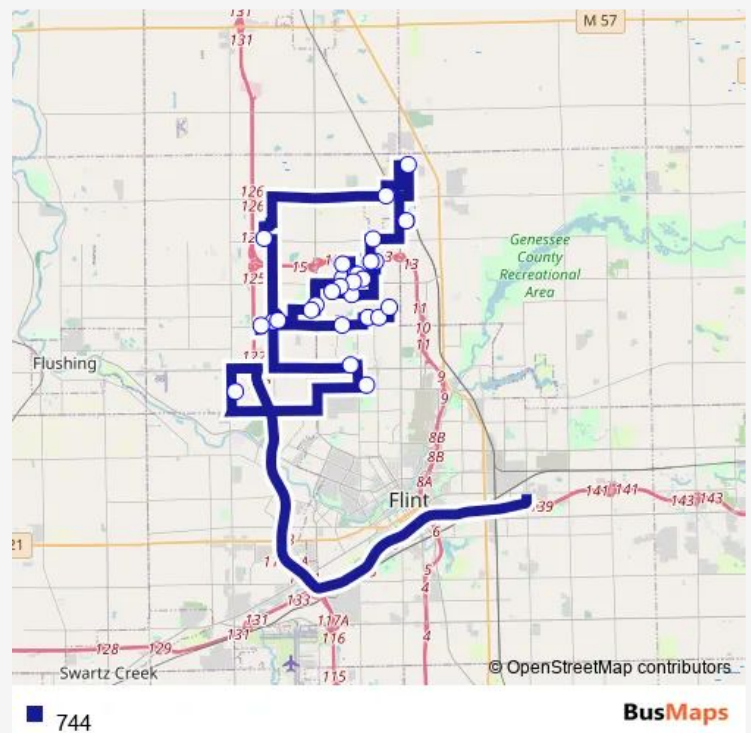

Clubok Dr & Toby Beth Dr

Clio & Cedar Shores

Skander Dr & W Cass Ave

Route schedule

Linden Charter Academy — Summit St & W Cass Ave

Monday 15:00

Tuesday 15:00

Wednesday 15:00

Thursday 15:00

Friday 15:00

Saturday —

Sunday —

Route info

Direction: Linden Charter Academy

Stops: 28

Trip Duration: 2 hour 12 min

Direction

Walter & Haven — Linden Charter Academy

28 stops

[Open route schedule](#)

Walter & Haven

Howell & Mt Morris

Bristol Court Apts

Rosewood Park Apartments

Tuesday 05:42

Wednesday 05:42

Thursday 05:42

Friday 05:42

Saturday —

Sunday —

Route info

Direction: Walter & Haven